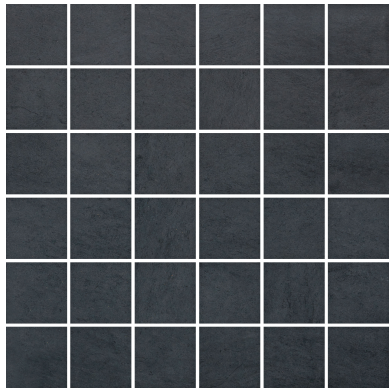

North Hills Flooring

SERIES CINQ

| Glazed Porcelain | Pressed Glazed Porcelain | Concrete

Contemporary tiles in a palette of earthy colors.

PRODUCTS

Cinq 13x13 Black
13"x13" | Pressed Glazed Porcelain

Cinq 13x13 Grey
13"x13" | Pressed Glazed Porcelain

Cinq 13x13 White
13"x13" | Pressed Glazed Porcelain

Cinq 2x2 Black
12"x12" | Glazed Porcelain

Cinq 2x2 Grey
12"x12" | Glazed Porcelain

Cinq 2x2 White
12"x12" | Glazed Porcelain

Cinq 8x10 Black
8"x10" | Pressed Glazed Porcelain

Cinq 8x10 Grey
8"x10" | Pressed Glazed Porcelain

Cinq 8x10 White
8"x10" | Pressed Glazed Porcelain

Cinq 3x8 Black Bullnose
3"x8" | Glazed Porcelain

Cinq 3x8 Grey Bullnose
3"x8" | Glazed Porcelain

Cinq 3x8 White Bullnose
3"x8" | Glazed Porcelain