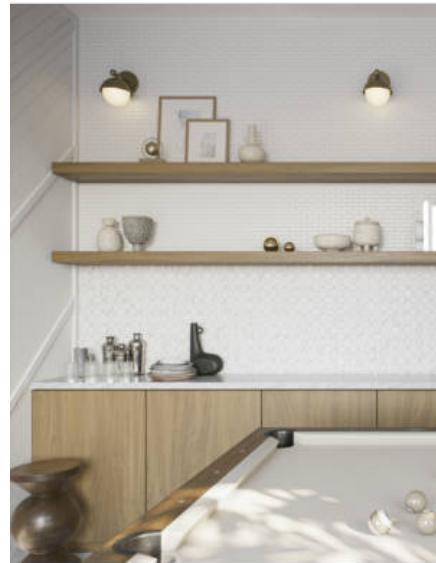

North Hills Flooring

PRODUCT

1X3 BRICK PORCELAIN MOSAIC

11"x11.38" | Porcelain | Mosaic and Decorative Tile

DETAILS

ROOM SCENES

TECHNICAL DATA

CODE: RVHA003
NAME: 1x3 Brick Porcelain Mosaic
SERIES: Hamptons Collection
SIZE: 11"x11.38"
FINISH: Gloss
LOOK: Multi-Look Mosaics
FAMILY: Mosaic and Decorative Tile
MOSAIC TYPE: 1"x3"
SHADE VARIATION: V1
STYLE: Contemporary
SUITABLE FOR: Backsplash|Indoor|Shower
TYPOLOGY: Porcelain
TYPE OF PIECE: Mosaic
USE: Wall only