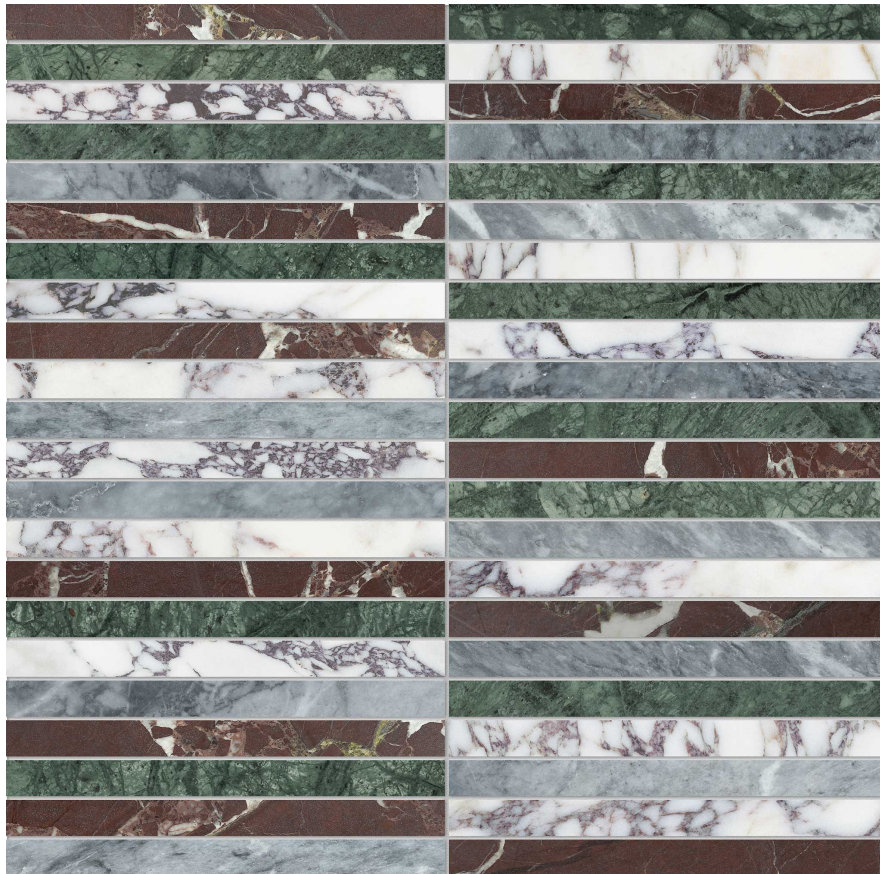

North Hills Flooring

PRODUCT

UTOPIO .5X6 STACKED TROPIC MOSAIC

11.65"x11.8" | Natural Stone | Stone

TECHNICAL DATA

CODE: AS5001-04320

NAME: Utopio .5x6 Stacked Tropic Mosaic

SERIES: Utopio

SIZE: 11.65"x11.8"

FINISH: Polished & Honed

FAMILY: Stone

MOSAIC TYPE: 0.5"x6"

SUITABLE FOR: Indoor|Shower

TPOLOGY: Natural Stone

TYPE OF PIECE: Mosaic

USE: Floor and Wall