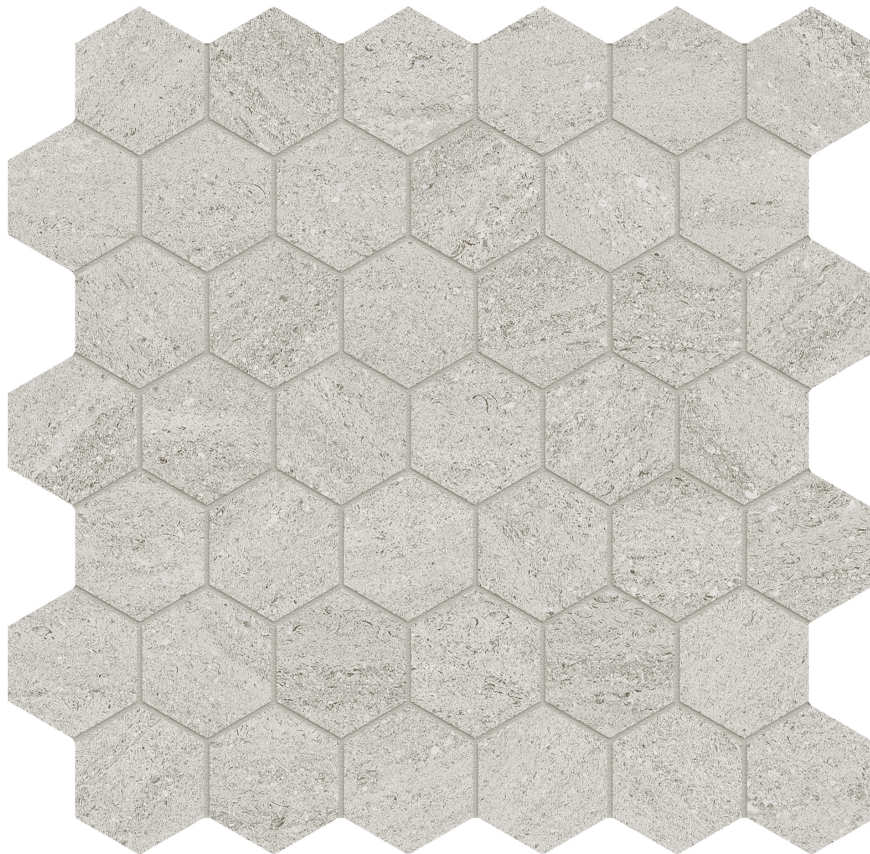

North Hills Flooring

PRODUCT

LITHOFORM 2\'' HEX VEINCUT VISTA

12"x12" | Porcelain | Tile

TECHNICAL DATA

CODE: AC8510-00370

NAME: Lithoform 2'' Hex Veincut Vista

SERIES: Lithoform

SIZE: 12"x12"

FINISH: Organic Matte

LOOK: Stone Look

EDGE: Rectified

FAMILY: Tile

STYLE: Contemporary

SUITABLE FOR: Indoor| Outdoor

TPOLOGY: Porcelain

TYPE OF PIECE: Mosaic

USE: Floor and Wall

NOTES: This product is special order and cannot be cancelled, returned, or refunded.

PACKING

Size	Product type	BOX			PALLET		
		pcs	sqft	lb	boxes	sqft	lb
12"x12"	Mosaic	10	9.69		45		