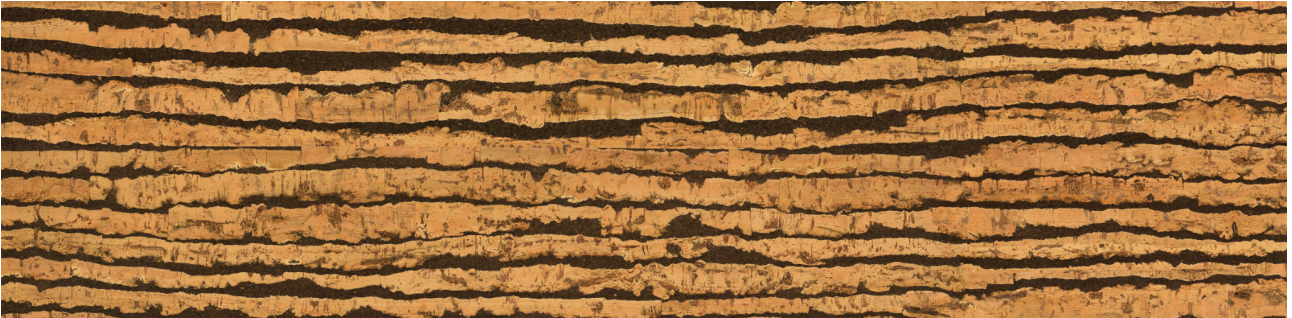

North Hills Flooring

PRODUCT **CORK CLICK LANZAROTE**

12"x48,6" | HDF | Waterproof Flooring

TECHNICAL DATA

CODE: LCCORK202011

NAME: Cork Click Lanzarote

SERIES: True Earth Cork Click

SIZE: 12"x48,6"

FINISH: Matt

LOOK: Wood Look

CLICK SYSTEM: UNICLIC system

COMMERCIAL WARRANTY: Class 33

CORE BOARD THICKNESS: 7 mm

FAMILY: Waterproof Flooring

PAD THICKNESS: 1 mm

PAD TYPE: Cork Underlayment

RESIDENTIAL WARRANTY: Class 23

STYLE: Contemporary

SUITABLE FOR: Indoor

SURFACE TEXTURE: Cork

TYPOLOGY: HDF

TYPE OF PIECE: Field Tile

TOTAL THICKNESS: 10 mm

USE: Floor only