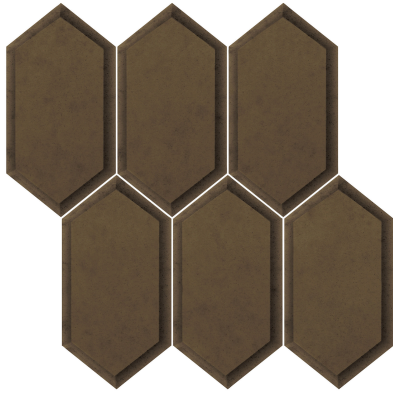

North Hills Flooring

SERIES OBSIDIAN

| Glass | Glass

Rustic glamour.

PRODUCTS

Obsidian Bronze Beveled Hexagon Mosaic
12"x12" | Glass

Obsidian Silver Beveled Hexagon Mosaic
12"x12" | Glass

Obsidian 3x12 Bronze
3"x12" | Glass

Obsidian 3x12 Silver
3"x12" | Glass

Obsidian 3x9 Bronze Beveled
3"x9" | Glass

Obsidian 3x9 Silver Beveled
3"x9" | Glass

ROOM SCENES

Size	Product type	BOX			PALLET		
		pcs	sqft	lb	boxes	sqft	lb
12"x12"	Mosaic	10	9.59				
3"x12"	Field Tile	20	4.71				
3"x9"	Field Tile	28	4.95		84		