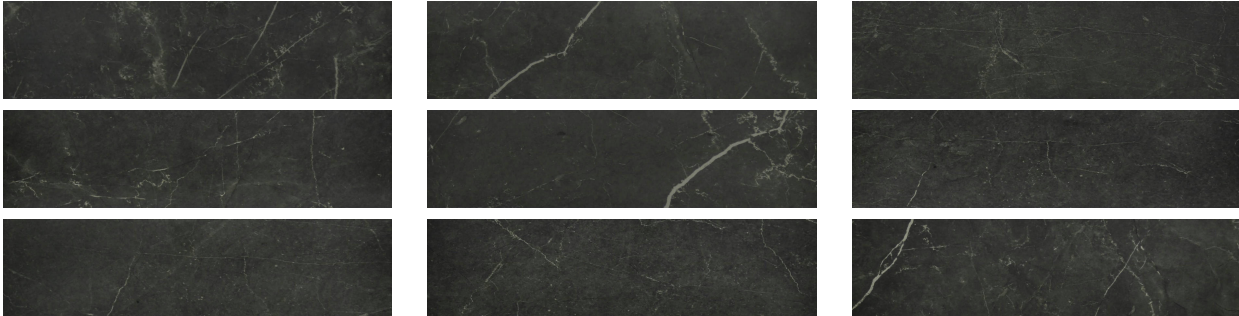

North Hills Flooring

PRODUCT **TIVOLI NERO HONED 3X12 BULLNOSE**

3"x12" | Glazed Porcelain | Tile

GRAPHIC VARIETY

TECHNICAL DATA

CODE: QULX-TI-SBHN
NAME: Tivoli Nero Honed 3X12 Bullnose
SERIES: Luxury
SIZE: 3"x12"
FINISH: Matt
LOOK: Marble Look
EDGE: Rectified
FAMILY: Tile
RECTIFIED: Yes
STYLE: Contemporary
SUITABLE FOR: Indoor|Shower
TYPOLOGY: Glazed Porcelain
TYPE OF PIECE: Bullnose
USE: Floor and Wall