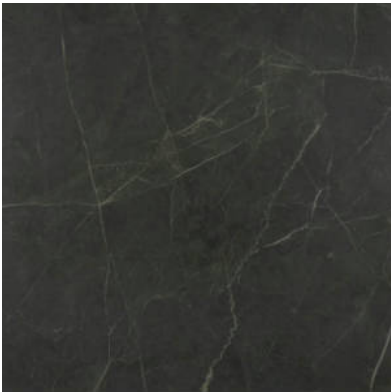

North Hills Flooring

PRODUCT

TIVOLI NERO HONED 24X24

24"x24" | Glazed Porcelain | Tile

GRAPHIC VARIETY

TECHNICAL DATA

CODE: QULX-TI-3HN2
NAME: Tivoli Nero Honed 24X24
SERIES: Luxury
SIZE: 24"x24"
FINISH: Matt
LOOK: Marble Look
EDGE: Rectified
FAMILY: Tile
FROST RESISTANCE: Yes
PEI: 4
RECTIFIED: Yes
STYLE: Contemporary
SUITABLE FOR: Indoor|Shower
TYPOLOGY: Glazed Porcelain
TYPE OF PIECE: Field Tile
USE: Floor and Wall