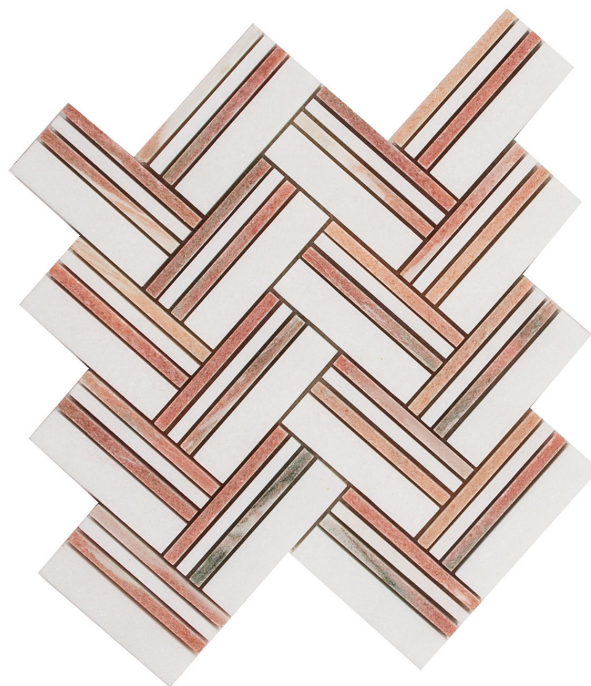

North Hills Flooring

PRODUCT **ROSEY WEAVE MOSAIC**

9"x10" | Marble | Mosaic and Decorative Tile

DETAILS

ROOM SCENES

TECHNICAL DATA

CODE: RVHA104

NAME: Rosey Weave Mosaic

SERIES: Hamptons Collection

SIZE: 9"x10"

FINISH: Polished

LOOK: Multi-Look Mosaics

FAMILY: Mosaic and Decorative Tile

SHADE VARIATION: V4

STYLE: Contemporary

SUITABLE FOR: Backsplash, Indoor, Shower

TPOLOGY: Marble

TYPE OF PIECE: Mosaic

USE: Floor and Wall

PACKING

Size	Product type	BOX			PALLET		
		pcs	sqft	lb	boxes	sqft	lb
9"x10"	Mosaic	5					

WARNING The information contained in this packing list is for guidance only, the contents of the packing may vary. Please consult our sales representatives for an exact list.