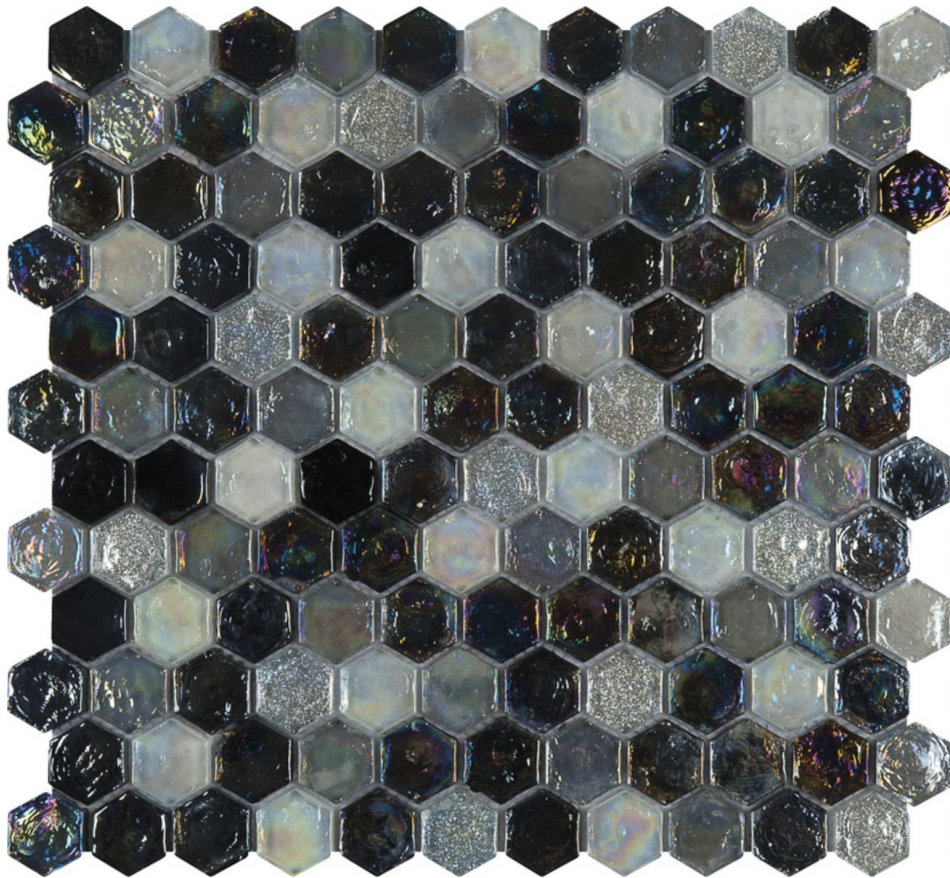

North Hills Flooring

PRODUCT

HEXAGON MIX GREY GLASS INTERLOCKING MOSAIC

12"x12" | Glass | Mosaic and Decorative Tile

TECHNICAL DATA

CODE: RVCHAWV039

NAME: Hexagon Mix Grey Glass Interlocking Mosaic

SERIES: Chelsea Collection

SIZE: 12"x12"

LOOK: Multi-Look Mosaics

FAMILY: Mosaic and Decorative Tile

MOSAIC SHAPE: Hexagon

SUITABLE FOR: Backsplash,Indoor,Outdoor,Shower,Pool

TYPOLOGY: Glass

TYPE OF PIECE: Mosaic

USE: Wall only