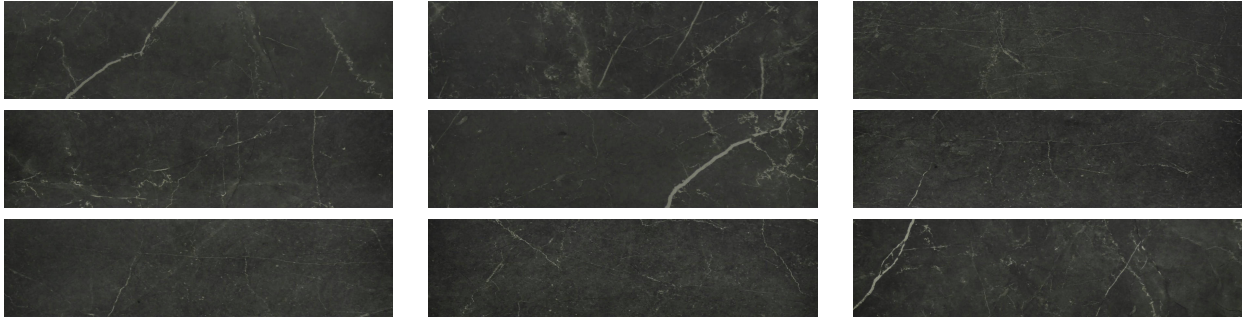

North Hills Flooring

PRODUCT

TIVOLI NERO POLISHED 3X12 BULLNOSE

3"x12" | Glazed Porcelain | Tile

GRAPHIC VARIETY

TECHNICAL DATA

CODE: QULX-TI-SBPN
NAME: Tivoli Nero Polished 3X12 Bullnose
SERIES: Luxury
SIZE: 3"x12"
FINISH: Polished
LOOK: Marble Look
EDGE: Rectified
FAMILY: Tile
RECTIFIED: Yes
STYLE: Contemporary
SUITABLE FOR: Backsplash|Indoor|Shower
TYPOLOGY: Glazed Porcelain
TYPE OF PIECE: Bullnose
USE: Floor and Wall