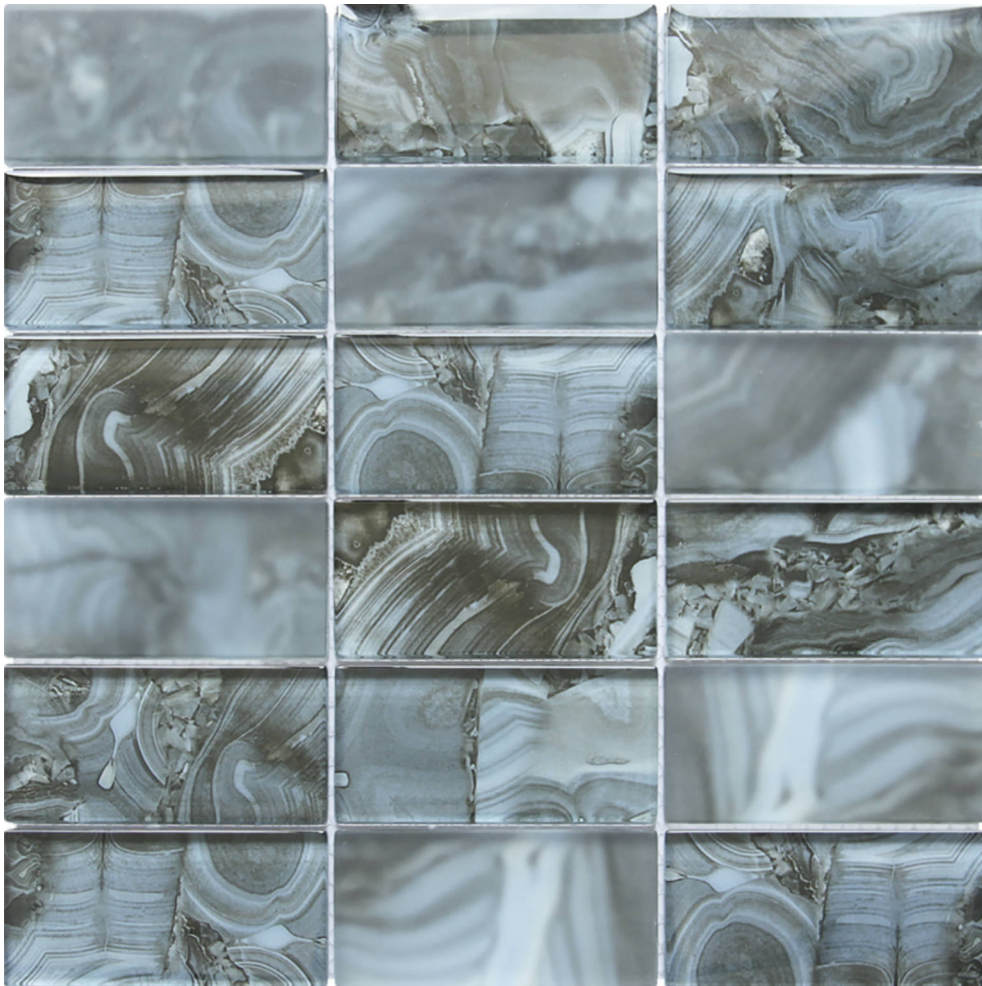

### **ONYX PATTERN BLUE GLASS SHEET MOSAIC**

---

11.8"x11.8" | Glass | Mosaic and Decorative Tile

**TECHNICAL DATA**

CODE: RVCHAWV049  
NAME: Onyx Pattern Blue Glass Sheet Mosaic  
SERIES: Chelsea Collection  
SIZE: 11.8"x11.8"  
LOOK: Multi-Look Mosaics  
FAMILY: Mosaic and Decorative Tile  
SUITABLE FOR: Backsplash, Indoor, Outdoor, Shower, Pool  
TYPOLOGY: Glass  
TYPE OF PIECE: Mosaic  
USE: Wall only