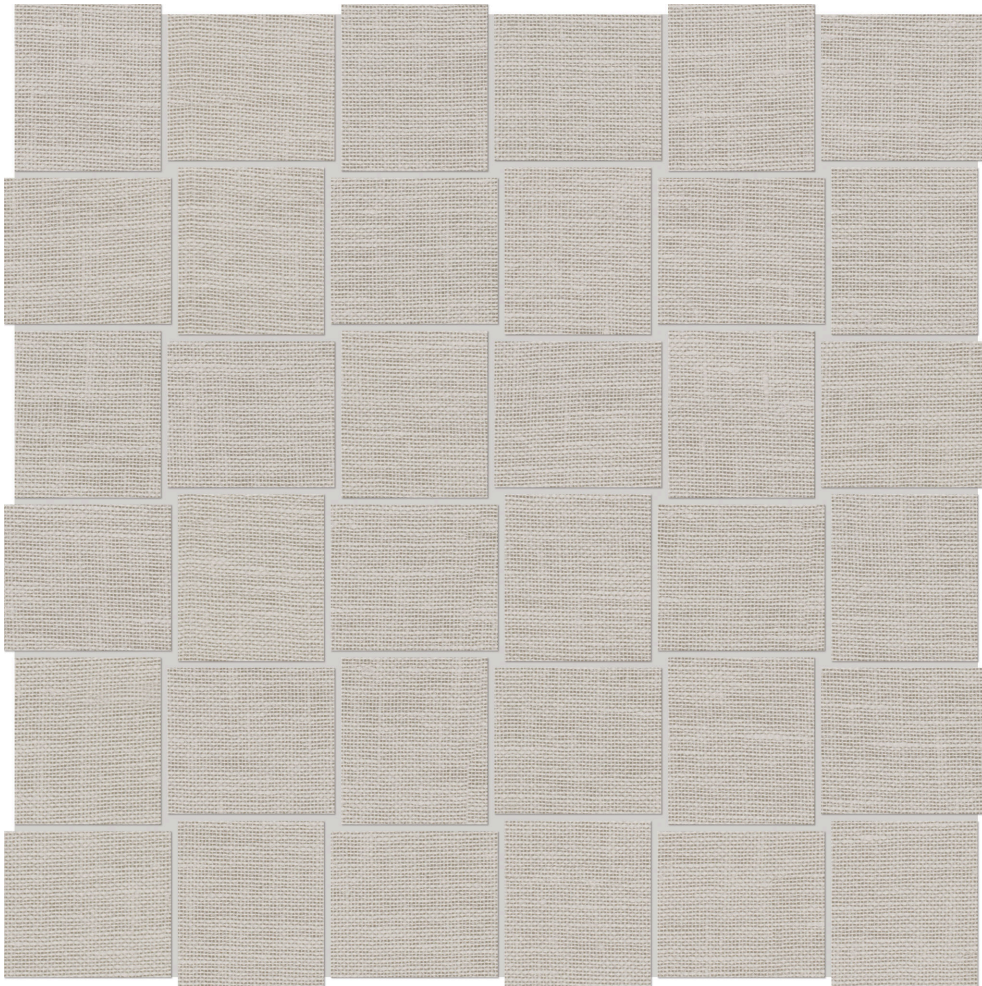

### **FABRIKA 2X2 BASKETWEAVE DAMASCUS SILK MATTE**

---

12"x12" | Porcelain | Tile

**TECHNICAL DATA**

CODE: QUFA-DA-2X2  
NAME: Fabrika 2X2 Basketweave Damascus Silk Matte  
SERIES: Fabrika  
SIZE: 12"x12"  
FINISH: Matt  
LOOK: Textured Look  
FAMILY: Tile  
FROST RESISTANCE: Yes  
MOSAIC TYPE: 2"x2"  
SHADE VARIATION: V1  
STYLE: Contemporary  
SUITABLE FOR: Backsplash| Indoor | Shower  
TYPOLOGY: Porcelain  
TYPE OF PIECE: Mosaic  
USE: Floor and Wall