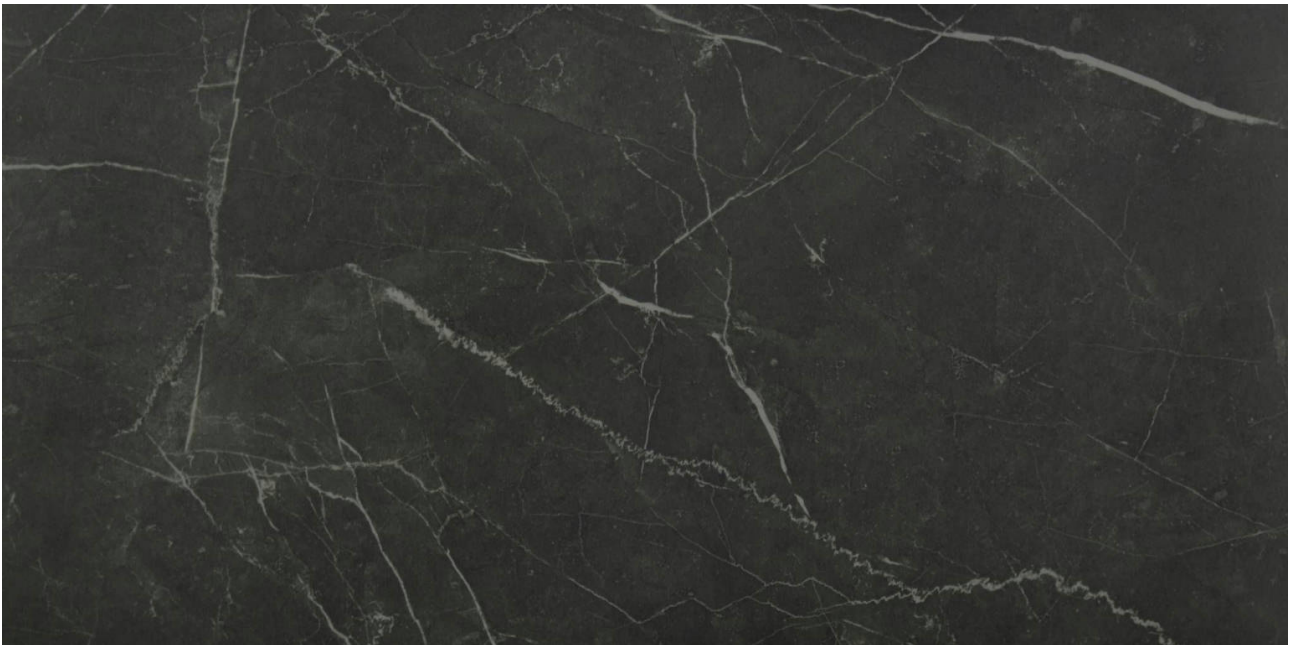

### **TIVOLI NERO HONED 12X24**

---

12"x24" | Glazed Porcelain | Tile

**GRAPHIC VARIETY**

**TECHNICAL DATA**

CODE: QULX-TI-2HN  
NAME: Tivoli Nero Honed 12X24  
SERIES: Luxury  
SIZE: 12"x24"  
FINISH: Matt  
LOOK: Marble Look  
EDGE: Rectified  
FAMILY: Tile  
FROST RESISTANCE: Yes  
PEI: 4  
RECTIFIED: Yes  
STYLE: Contemporary  
SUITABLE FOR: Indoor|Shower  
TYPOLOGY: Glazed Porcelain  
TYPE OF PIECE: Field Tile  
USE: Floor and Wall