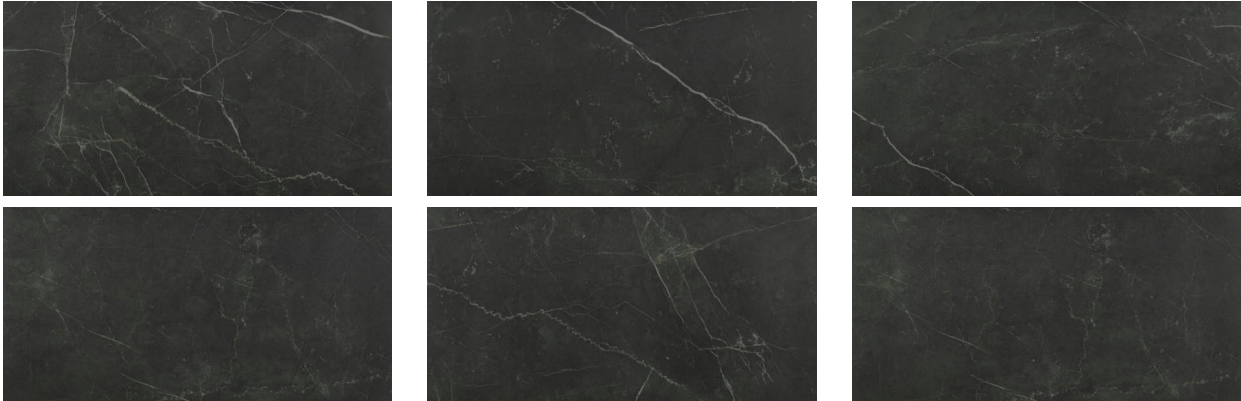

### **TIVOLI NERO HONED 12X24**

---

12"x24" | Glazed Porcelain | Tile

**GRAPHIC VARIETY**

**TECHNICAL DATA**

CODE: QULX-TI-2HN  
NAME: Tivoli Nero Honed 12X24  
SERIES: Luxury  
SIZE: 12"x24"  
FINISH: Matt  
LOOK: Marble Look  
EDGE: Rectified  
FAMILY: Tile  
FROST RESISTANCE: Yes  
PEI: 4  
RECTIFIED: Yes  
STYLE: Contemporary  
SUITABLE FOR: Indoor|Shower  
TYPOLOGY: Glazed Porcelain  
TYPE OF PIECE: Field Tile  
USE: Floor and Wall