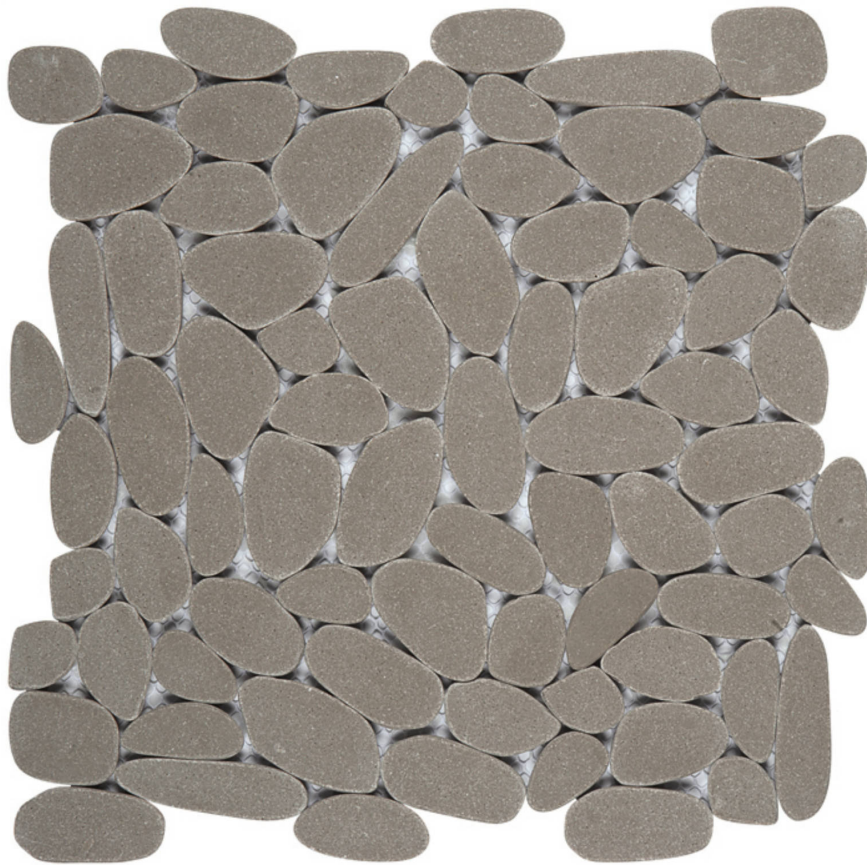

North Hills Flooring

PRODUCT

LIGHT GREY SLICED RECONSTITUTED PEBBLE INTERLOCKING MOSAIC

12"x12" | Natural Stone | Mosaic and Decorative Tile

TECHNICAL DATA

CODE: RVCHAWP030
NAME: Light Grey Sliced Reconstituted Pebble Interlocking Mosaic
SERIES: Chelsea Collection
SIZE: 12"x12"
LOOK: Multi-Look Mosaics
FAMILY: Mosaic and Decorative Tile
SUITABLE FOR: Backsplash, Indoor
TYPOLOGY: Natural Stone
TYPE OF PIECE: Mosaic
USE: Floor and Wall