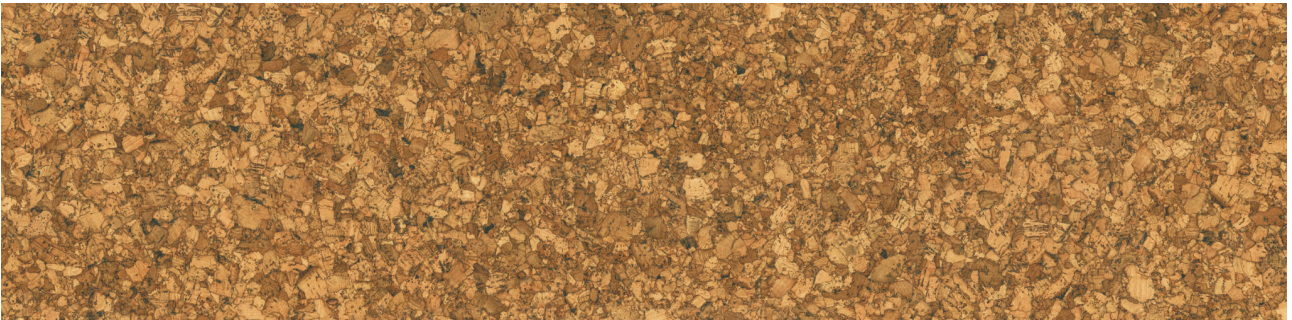

North Hills Flooring

PRODUCT **CORK CLICK PICO**

12"x48,6" | HDF | Waterproof Flooring

ROOM SCENES

TECHNICAL DATA

CODE: LCCORK202010

NAME: Cork Click Pico

SERIES: True Earth Cork Click

SIZE: 12"x48,6"

FINISH: Matt

LOOK: Wood Look

CLICK SYSTEM: UNICLIC system

COMMERCIAL WARRANTY: Class 33

CORE BOARD THICKNESS: 7 mm

FAMILY: Waterproof Flooring

PAD THICKNESS: 1 mm

PAD TYPE: Cork Underlayment

RESIDENTIAL WARRANTY: Class 23

STYLE: Contemporary

SUITABLE FOR: Indoor

SURFACE TEXTURE: Cork

TYPOLOGY: HDF

TYPE OF PIECE: Field Tile

TOTAL THICKNESS: 10 mm