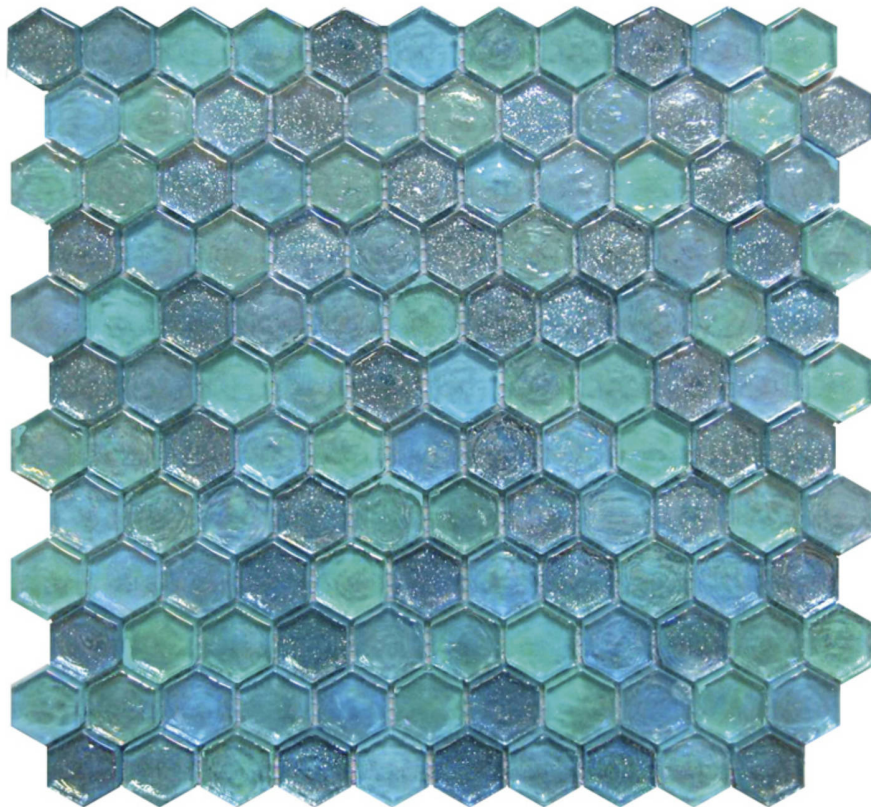

North Hills Flooring

PRODUCT **HEXAGON MIX BLUE GLASS MOSAIC**

12"x12" | Glass | Mosaic and Decorative Tile

TECHNICAL DATA

CODE: RVCHAWV140
NAME: Hexagon Mix Blue Glass Mosaic
SERIES: Chelsea Collection
SIZE: 12"x12"
LOOK: Multi-Look Mosaics
FAMILY: Mosaic and Decorative Tile
MOSAIC SHAPE: Hexagon
SUITABLE FOR: Backsplash|Indoor|Outdoor|Shower|Pool
TYPOLOGY: Glass
TYPE OF PIECE: Mosaic
USE: Floor and Wall