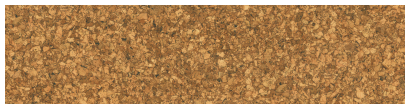

### **TRUE EARTH CORK CLICK**

---

| HDF | Wood Look

PRODUCTS

**Cork Click Capri**  
12"x48,6" | HDF

**Cork Click Comino**  
12"x48,6" | HDF

**Cork Click Corvo**  
12"x48,6" | HDF

**Cork Click Lanzarote**  
12"x48,6" | HDF

**Cork Click Linosa**  
12"x48,6" | HDF

**Cork Click Pianosa**  
12"x48,6" | HDF

**Cork Click Pico**  
12"x48,6" | HDF

**Cork Click Santorino**  
12"x48,6" | HDF

**Cork Click Stromboli**  
12"x48,6" | HDF