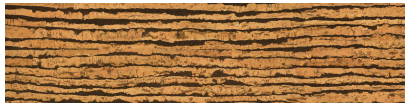

### **TRUE EARTH CORK CLICK**

---

| HDF | Wood Look

PRODUCTS

**Cork Click Capri**  
12"x48,6" | HDF

**Cork Click Comino**  
12"x48,6" | HDF

**Cork Click Corvo**  
12"x48,6" | HDF

**Cork Click Lanzarote**  
12"x48,6" | HDF