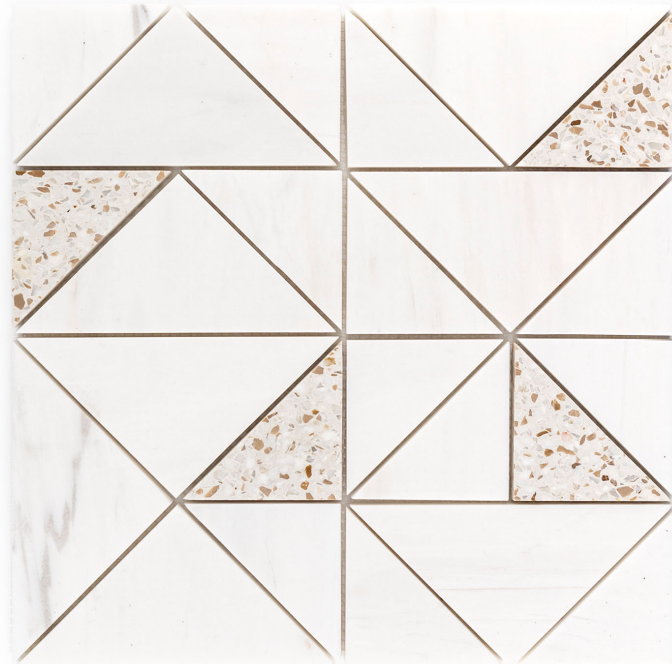

North Hills Flooring

PRODUCT **SUMMIT MOSAIC**

12"x12" | Marble | Mosaic and Decorative Tile

DETAILS

ROOM SCENES

TECHNICAL DATA

CODE: RVHA105

NAME: Summit Mosaic

SERIES: Hamptons Collection

SIZE: 12"x12"

FINISH: Semi-Polished

LOOK: Multi-Look Mosaics

FAMILY: Mosaic and Decorative Tile

SHADE VARIATION: V3

STYLE: Contemporary

SUITABLE FOR: Backsplash, Indoor, Shower

TPOLOGY: Marble

TYPE OF PIECE: Mosaic

USE: Floor and Wall

PACKING

Size	Product type	BOX			PALLET		
		pcs	sqft	lb	boxes	sqft	lb
12"x12"	Mosaic	10					

WARNING The information contained in this packing list is for guidance only, the contents of the packing may vary. Please consult our sales representatives for an exact list.