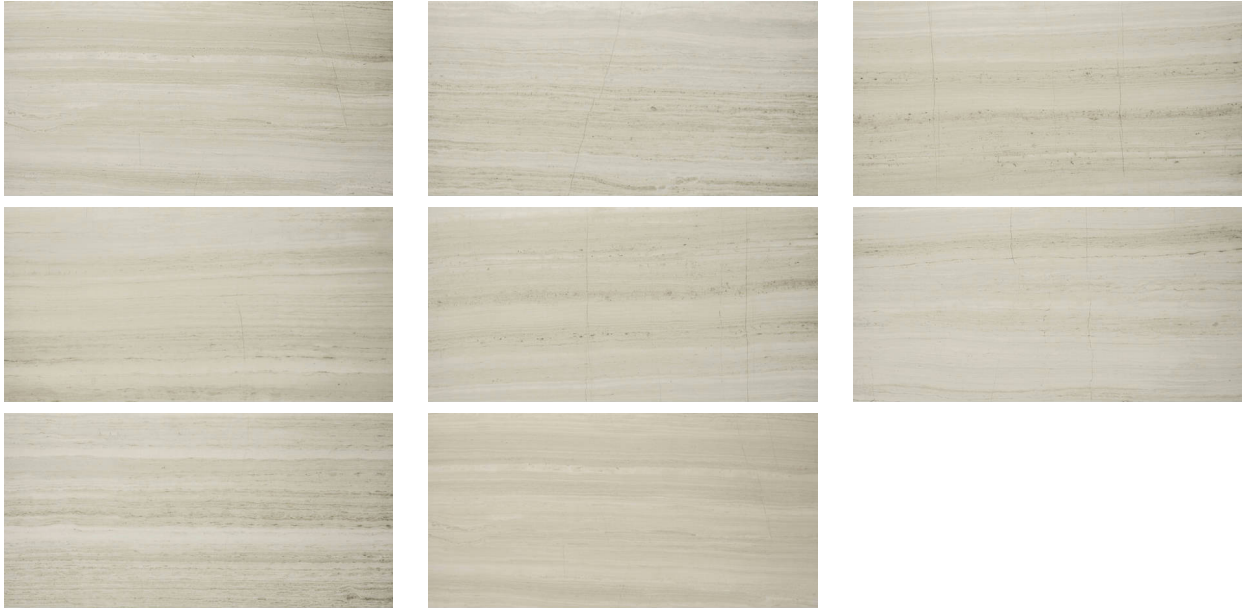

North Hills Flooring

PRODUCT
MATTE PASSION 12X24

12"x24" | Porcelain | Tile

GRAPHIC VARIETY

TECHNICAL DATA

CODE: QUAD-PA-2N
NAME: Matte Passion 12X24
SERIES: Ardor
SIZE: 12"x24"
FINISH: Matt
LOOK: Marble Look
EDGE: Rectified
FAMILY: Tile
FROST RESISTANCE: Yes
RECTIFIED: Yes
STYLE: Contemporary
SUITABLE FOR: Backsplash|Indoor
TYPOLOGY: Porcelain
TYPE OF PIECE: Field Tile
USE: Floor and Wall