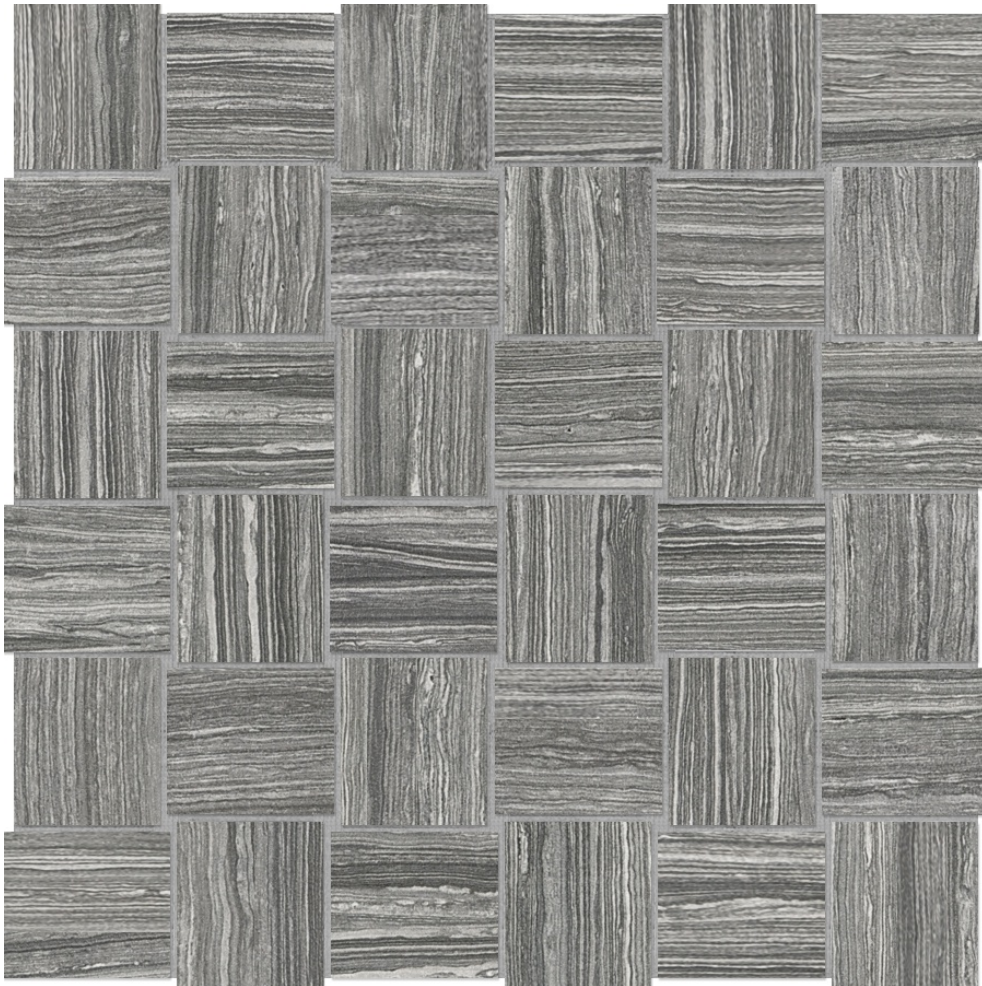

## **PRODUCT** **2X2 CARBON BASKETWEAVE**

---

12"x12" | Glazed Porcelain | Tile

**TECHNICAL DATA**

CODE: AC4501-00820

NAME: 2x2 Carbon Basketweave

SERIES: Eramosa

SIZE: 12"x12"

FINISH: Matt

LOOK: Marble Look

FAMILY: Tile

FROST RESISTANCE: Yes

MOSAIC TYPE: Mesh-Mounted

PEI: 4

STYLE: Contemporary

SUITABLE FOR: Indoor