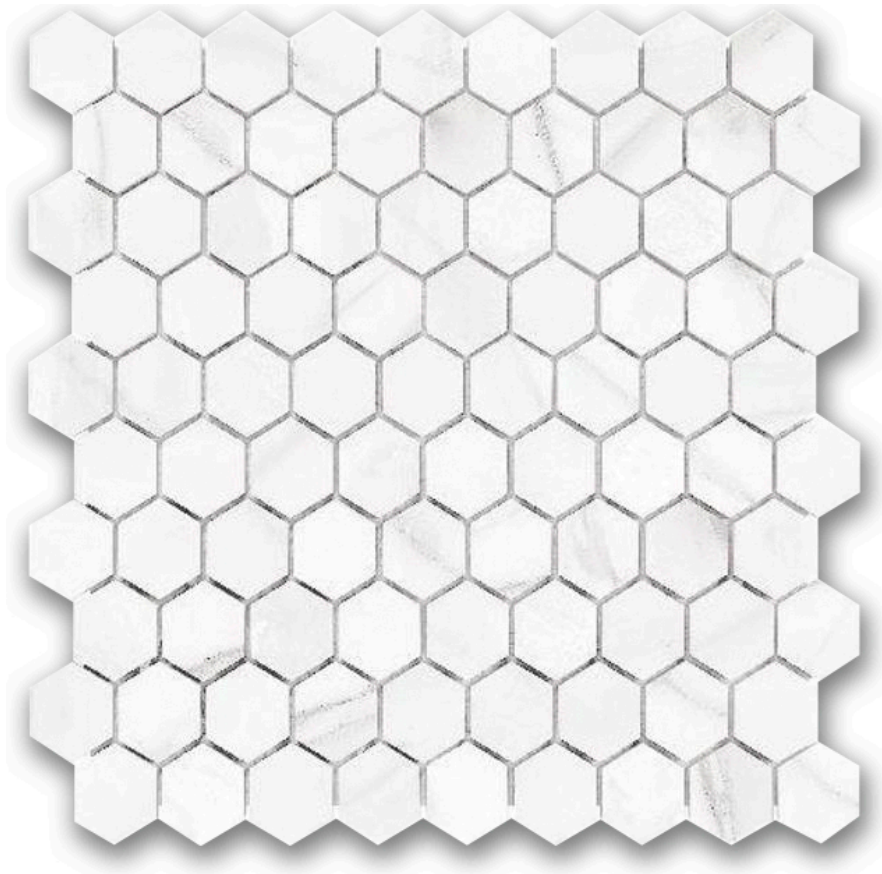

North Hills Flooring

PRODUCT

POLISHED 1\ " INFATUATION HEX MOSAIC

12"x12" | Porcelain | Tile

TECHNICAL DATA

CODE: QUAD-IF-M2PN
NAME: Polished 1" Infatuation Hex Mosaic
SERIES: Ardor
SIZE: 12"x12"
FINISH: Polished
LOOK: Marble Look
EDGE: Rectified
FAMILY: Tile
FROST RESISTANCE: Yes
MOSAIC SHAPE: Hexagon
MOSAIC TYPE: 1"
RECTIFIED: Yes
STYLE: Contemporary
SUITABLE FOR: Backsplash|Indoor
TYPOLOGY: Porcelain
TYPE OF PIECE: Mosaic
USE: Floor and Wall