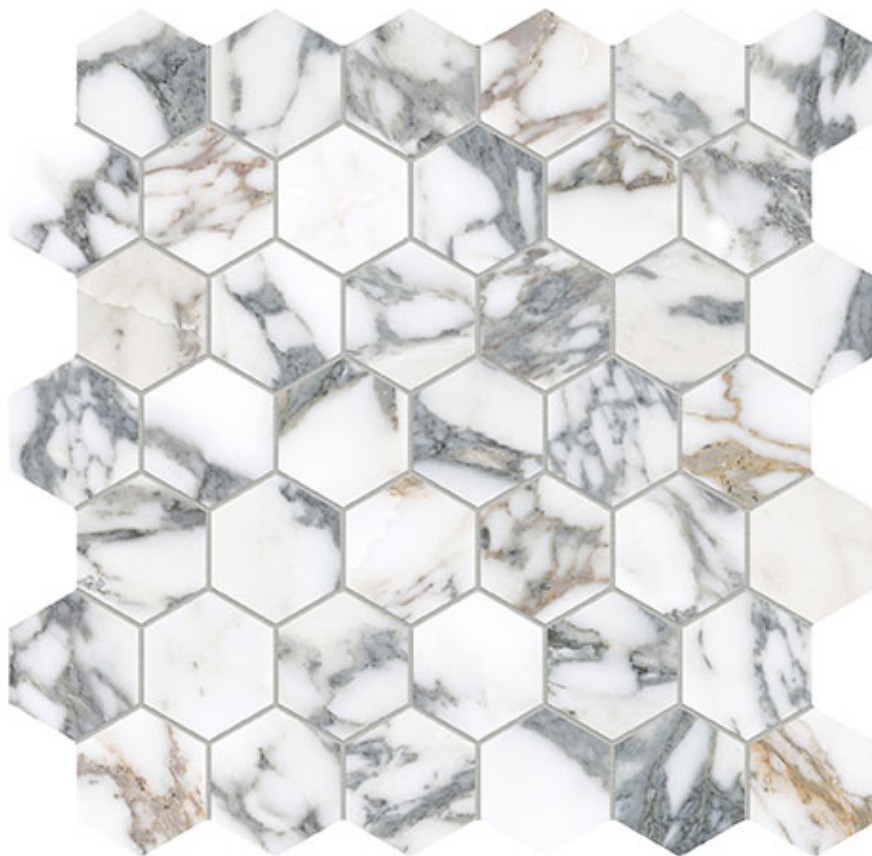

### **ROYAL STONEWORKS 2\"**

---

12"x12" | Porcelain | Tile

**ROOM SCENES**

**TECHNICAL DATA**

CODE: QUSW-IA-HX  
NAME: Royal Stoneworks 2'' Italian Arabescato Hex  
SERIES: Royal Stoneworks  
SIZE: 12"x12"  
FINISH: Honed  
LOOK: Stone Look  
FAMILY: Tile  
MOSAIC TYPE: 2"x2"  
SHADE VARIATION: V3  
STYLE: Contemporary  
SUITABLE FOR: Indoor|Shower  
TYPOLOGY: Porcelain  
TYPE OF PIECE: Mosaic  
USE: Floor and Wall