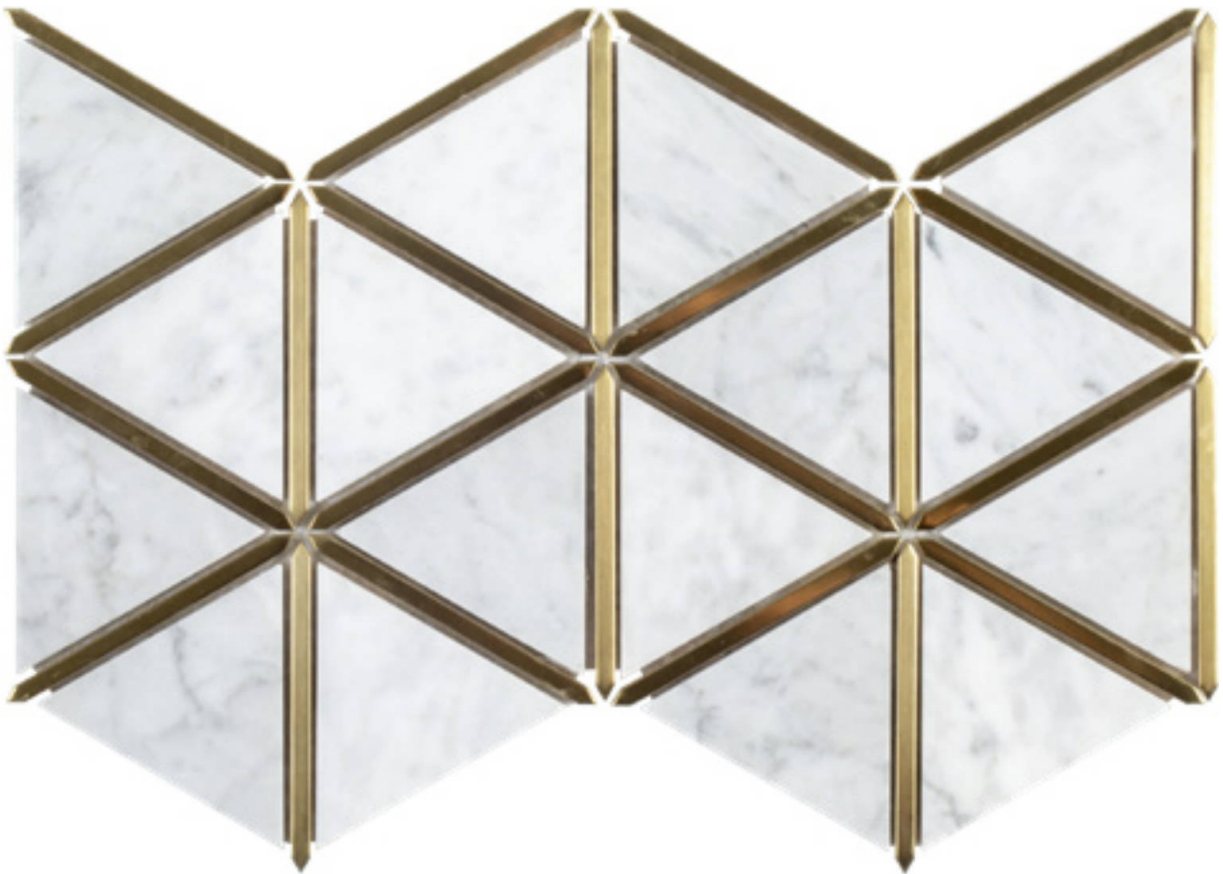

North Hills Flooring

PRODUCT
GILDED TRIANGLES MOSAIC

3"x12" | | Mosaic and Decorative Tile

TECHNICAL DATA

CODE: RVHA018

NAME: Gilded Triangles Mosaic

SERIES: Hamptons Collection

SIZE: 3"x12"

LOOK: Multi-Look Mosaics

FAMILY: Mosaic and Decorative Tile

STYLE: Contemporary

TYPE OF PIECE: Mosaic

USE: Floor and Wall

PACKING

Size	Product type	BOX			PALLET		
		pcs	sqft	lb	boxes	sqft	lb
3"x12"	Mosaic	10					