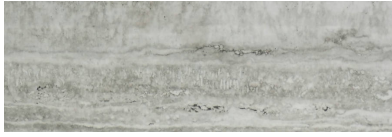

North Hills Flooring

PRODUCT

TREISTE TRAVERTINI POLISHED 4X12

4"x12" | Glazed Porcelain | Tile

GRAPHIC VARIETY

TECHNICAL DATA

CODE: QULX-TR-1P

NAME: Treiste Travertini Polished 4X12

SERIES: Luxury

SIZE: 4"x12"

FINISH: Polished

LOOK: Marble Look

EDGE: Rectified

FAMILY: Tile

FROST RESISTANCE: Yes

PEI: 4

RECTIFIED: Yes

STYLE: Contemporary

SUITABLE FOR: Backsplash,Indoor,Shower

TPOLOGY: Glazed Porcelain

TYPE OF PIECE: Field Tile

USE: Floor and Wall

PACKING

Size	Product type	BOX			PALLET		
		pcs	sqft	lb	boxes	sqft	lb
4"x12"	Field Tile	30	9.48		60		