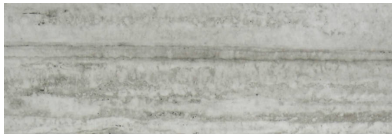

North Hills Flooring

PRODUCT

TREISTE TRAVERTINI POLISHED 4X12

4"x12" | Glazed Porcelain | Tile

GRAPHIC VARIETY

TECHNICAL DATA

CODE: QULX-TR-1P

NAME: Treiste Travertini Polished 4X12

SERIES: Luxury

SIZE: 4"x12"

FINISH: Polished

LOOK: Marble Look

EDGE: Rectified

FAMILY: Tile

FROST RESISTANCE: Yes

PEI: 4

RECTIFIED: Yes

STYLE: Contemporary

SUITABLE FOR: Backsplash,Indoor,Shower

TPOLOGY: Glazed Porcelain

TYPE OF PIECE: Field Tile

USE: Floor and Wall

PACKING

Size	Product type	BOX			PALLET		
		pcs	sqft	lb	boxes	sqft	lb
4"x12"	Field Tile	30	9.48		60		