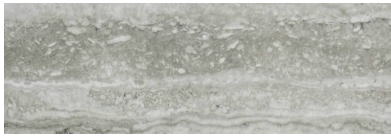

North Hills Flooring

PRODUCT

TREISTE TRAVERTINI POLISHED 4X12

4"x12" | Glazed Porcelain | Tile

GRAPHIC VARIETY

TECHNICAL DATA

CODE: QULX-TR-1P

NAME: Treiste Travertini Polished 4X12

SERIES: Luxury

SIZE: 4"x12"

FINISH: Polished

LOOK: Marble Look

EDGE: Rectified

FAMILY: Tile

FROST RESISTANCE: Yes

PEI: 4

RECTIFIED: Yes

STYLE: Contemporary

SUITABLE FOR: Backsplash,Indoor,Shower

TPOLOGY: Glazed Porcelain

TYPE OF PIECE: Field Tile

USE: Floor and Wall

PACKING

Size	Product type	BOX			PALLET		
		pcs	sqft	lb	boxes	sqft	lb
4"x12"	Field Tile	30	9.48		60		