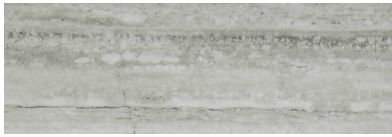

North Hills Flooring

PRODUCT

TREISTE TRAVERTINI POLISHED 4X12

4"x12" | Glazed Porcelain | Tile

GRAPHIC VARIETY

TECHNICAL DATA

CODE: QULX-TR-1P

NAME: Treiste Travertini Polished 4X12

SERIES: Luxury

SIZE: 4"x12"

FINISH: Polished

LOOK: Marble Look

EDGE: Rectified

FAMILY: Tile

FROST RESISTANCE: Yes

PEI: 4

RECTIFIED: Yes

STYLE: Contemporary

SUITABLE FOR: Backsplash,Indoor,Shower

TPOLOGY: Glazed Porcelain

TYPE OF PIECE: Field Tile

USE: Floor and Wall

PACKING

Size	Product type	BOX			PALLET		
		pcs	sqft	lb	boxes	sqft	lb
4"x12"	Field Tile	30	9.48		60		