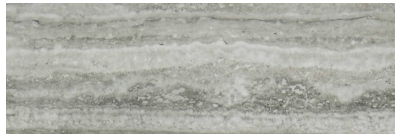

North Hills Flooring

PRODUCT

TREISTE TRAVERTINI POLISHED 4X12

4"x12" | Glazed Porcelain | Tile

GRAPHIC VARIETY

TECHNICAL DATA

CODE: QULX-TR-1P

NAME: Treiste Travertini Polished 4X12

SERIES: Luxury

SIZE: 4"x12"

FINISH: Polished

LOOK: Marble Look

EDGE: Rectified

FAMILY: Tile

FROST RESISTANCE: Yes

PEI: 4

RECTIFIED: Yes

STYLE: Contemporary

SUITABLE FOR: Backsplash,Indoor,Shower

TPOLOGY: Glazed Porcelain

TYPE OF PIECE: Field Tile

USE: Floor and Wall

PACKING

Size	Product type	BOX			PALLET		
		pcs	sqft	lb	boxes	sqft	lb
4"x12"	Field Tile	30	9.48		60		