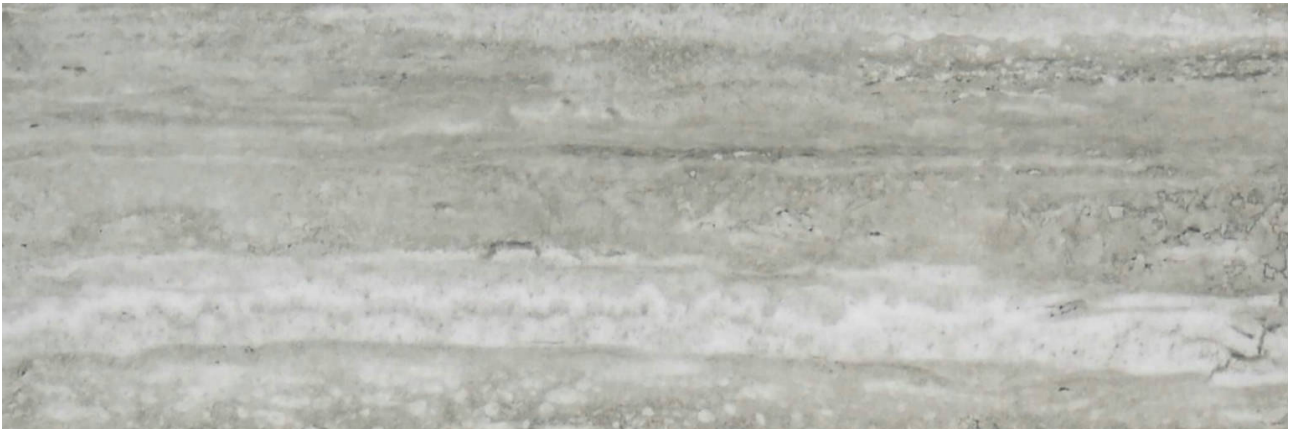

North Hills Flooring

PRODUCT

TREISTE TRAVERTINI POLISHED 4X12

4"x12" | Glazed Porcelain | Tile

GRAPHIC VARIETY

TECHNICAL DATA

CODE: QULX-TR-1P

NAME: Treiste Travertini Polished 4X12

SERIES: Luxury

SIZE: 4"x12"

FINISH: Polished

LOOK: Marble Look

EDGE: Rectified

FAMILY: Tile

FROST RESISTANCE: Yes

PEI: 4

RECTIFIED: Yes

STYLE: Contemporary

SUITABLE FOR: Backsplash,Indoor,Shower

TPOLOGY: Glazed Porcelain

TYPE OF PIECE: Field Tile

USE: Floor and Wall

PACKING

Size	Product type	BOX			PALLET		
		pcs	sqft	lb	boxes	sqft	lb
4"x12"	Field Tile	30	9.48		60		