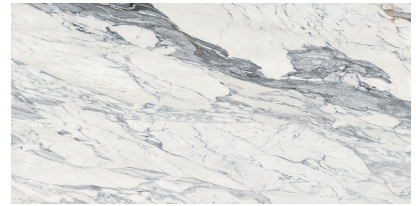

Royal Stoneworks 63X126 Tuscan Forge Vein Polished
63"x126" | Sintered Slab

Royal Stoneworks 63X126 Regal White Vein Honed
63"x126" | Sintered Slab