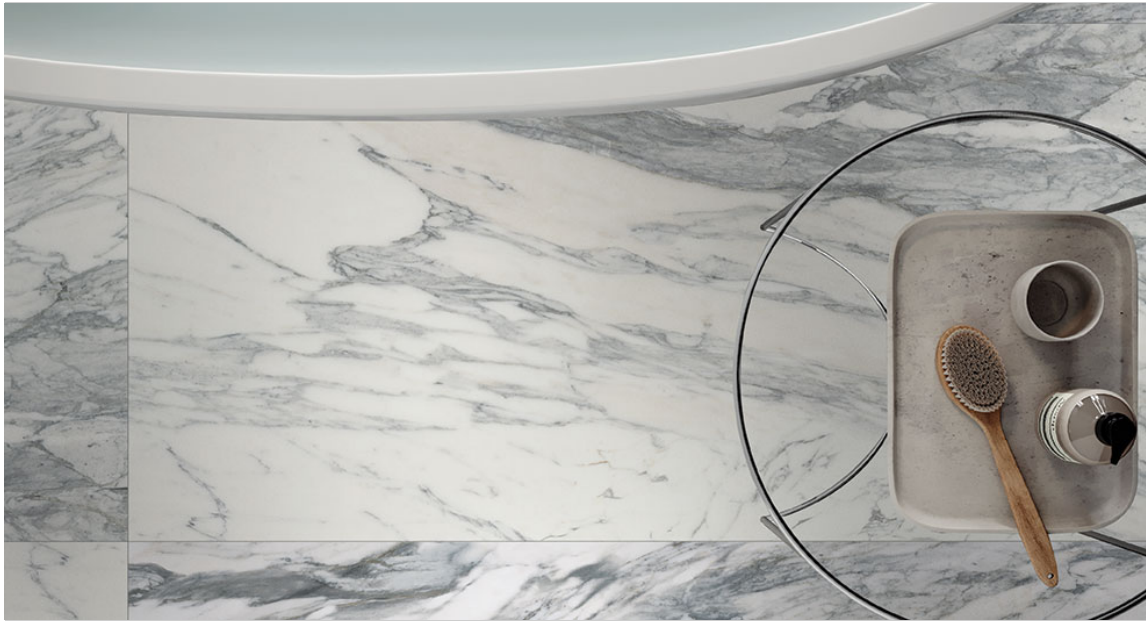

Royal Stoneworks 2" Cloudstone White Hex
12"x12" | Porcelain

Royal Stoneworks 2" Calacatta Royale Hex
12"x12" | Porcelain

Royal Stoneworks 2" Tuscan Forge Vein Hex
12"x12" | Porcelain

ROOM SCENES

Size	Product type	BOX			PALLET		
		pcs	sqft	lb	boxes	sqft	lb
24"x24"	Field Tile	3	11.52		42		
12"x24"	Field Tile	6	11.52		48		
12"x12"	Mosaic	10	9.69		45		