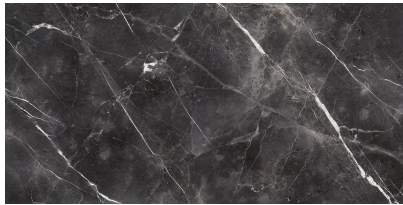

Royal Stoneworks 63X126 Tuscan Forge Vein Honed
63"x126" | Sintered Slab