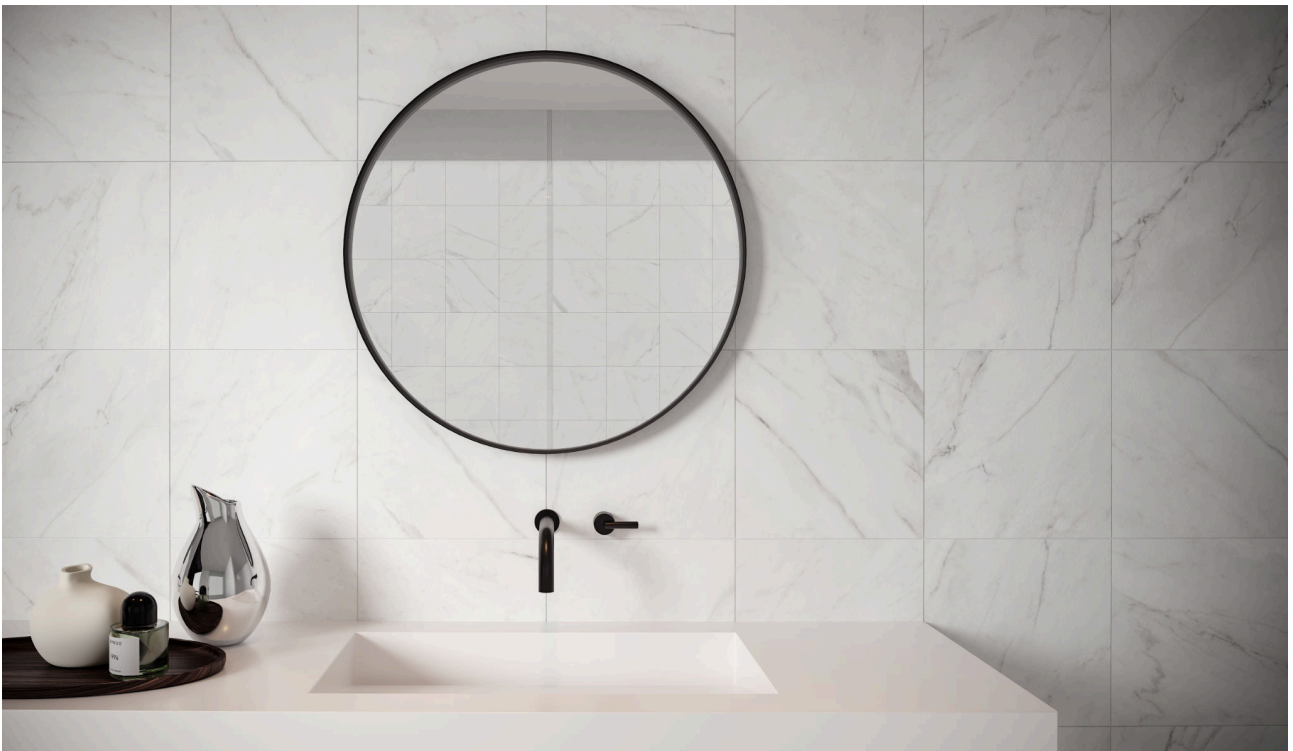

North Hills Flooring

SERIES ALTEZZA

| Glazed Porcelain | Pressed Glazed Porcelain | Marble Look

The enduring appeal of classic surfaces.

PRODUCTS

Altezza 12x24 Carrara
12"x24" | Pressed Glazed Porcelain

Altezza 20x20 Carrara
20"x20" | Pressed Glazed Porcelain