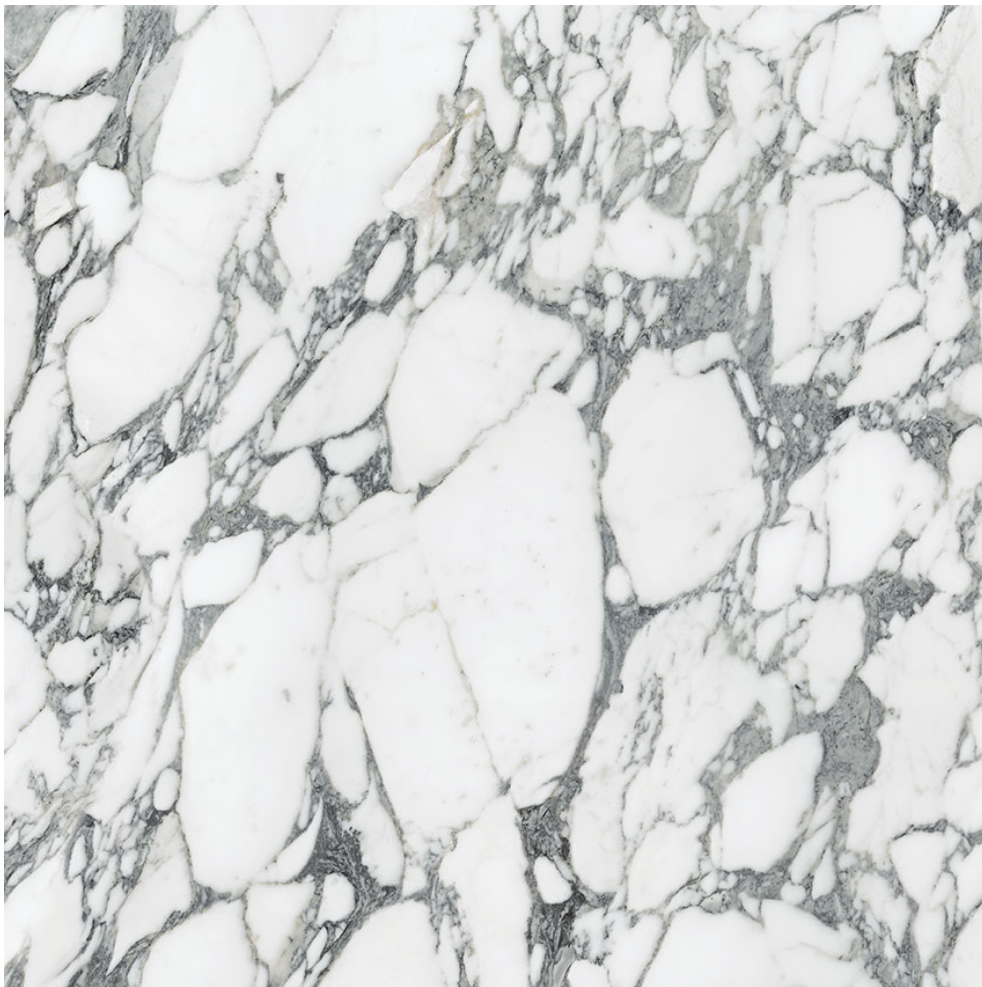

## **PRODUCT** **ROYAL STONEWORKS 36X36 ITALIAN ARABESCATO** **POLISHED**

---

36"x36" | Porcelain | Tile

**TECHNICAL DATA**

CODE: QUSW-IA-7P  
NAME: Royal Stoneworks 36X36 Italian Arabescato Polished  
SERIES: Royal Stoneworks  
SIZE: 36"x36"  
FINISH: Polished  
LOOK: Stone Look  
EDGE: Rectified  
FAMILY: Tile  
FROST RESISTANCE: Yes  
SHADE VARIATION: V3  
STYLE: Contemporary  
SUITABLE FOR: Indoor|Shower  
TYPOLOGY: Porcelain  
TYPE OF PIECE: Field Tile  
USE: Floor and Wall