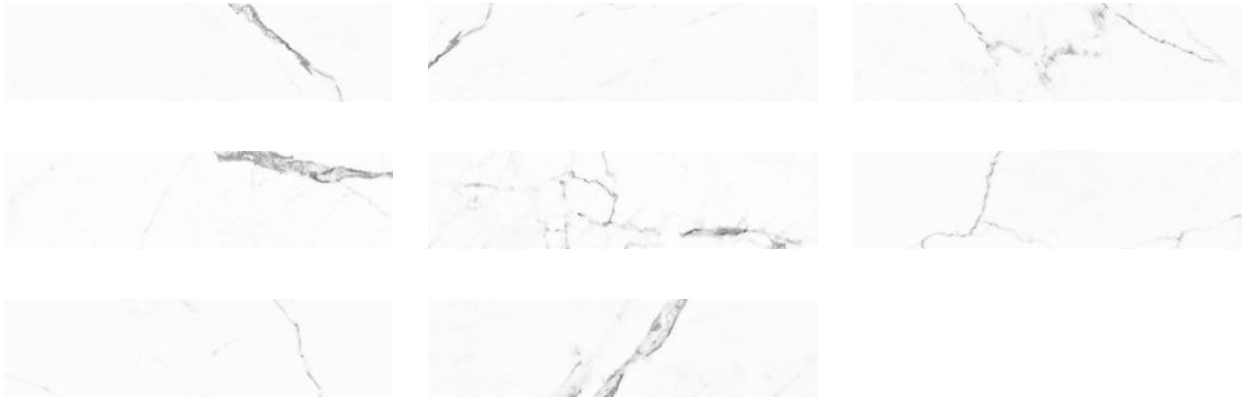

### **OBSESSION 2.5X10 STATUARIO**

---

2.5"x10" | Glazed Porcelain | Tile

**GRAPHIC VARIETY**

ROOM SCENES

**TECHNICAL DATA**

CODE: QUOB-ST-1  
NAME: Obsession 2.5x10 Statuario  
SERIES: Obsession  
SIZE: 2.5"x10"  
FINISH: Matt  
LOOK: Marble Look  
BREAKING STRENGTH:  $\geq 1300$  N  
CHEMICAL RESISTANCE: GA GLA GHA  
DCOF:  $> 0.42$   
FAMILY: Tile  
FROST RESISTANCE: Yes  
MOHS: 6  
PEI: 4  
R VALUE: R9  
SHADE VARIATION: V1  
STAIN RESISTANCE: 5  
STYLE: Classic  
SUITABLE FOR: Backsplash|Indoor|Shower  
TYPOLOGY: Glazed Porcelain  
THICKNESS: 9 mm  
TYPE OF PIECE: Field Tile  
USE: Floor and Wall  
NOTES: 1 square metre of graphic variations