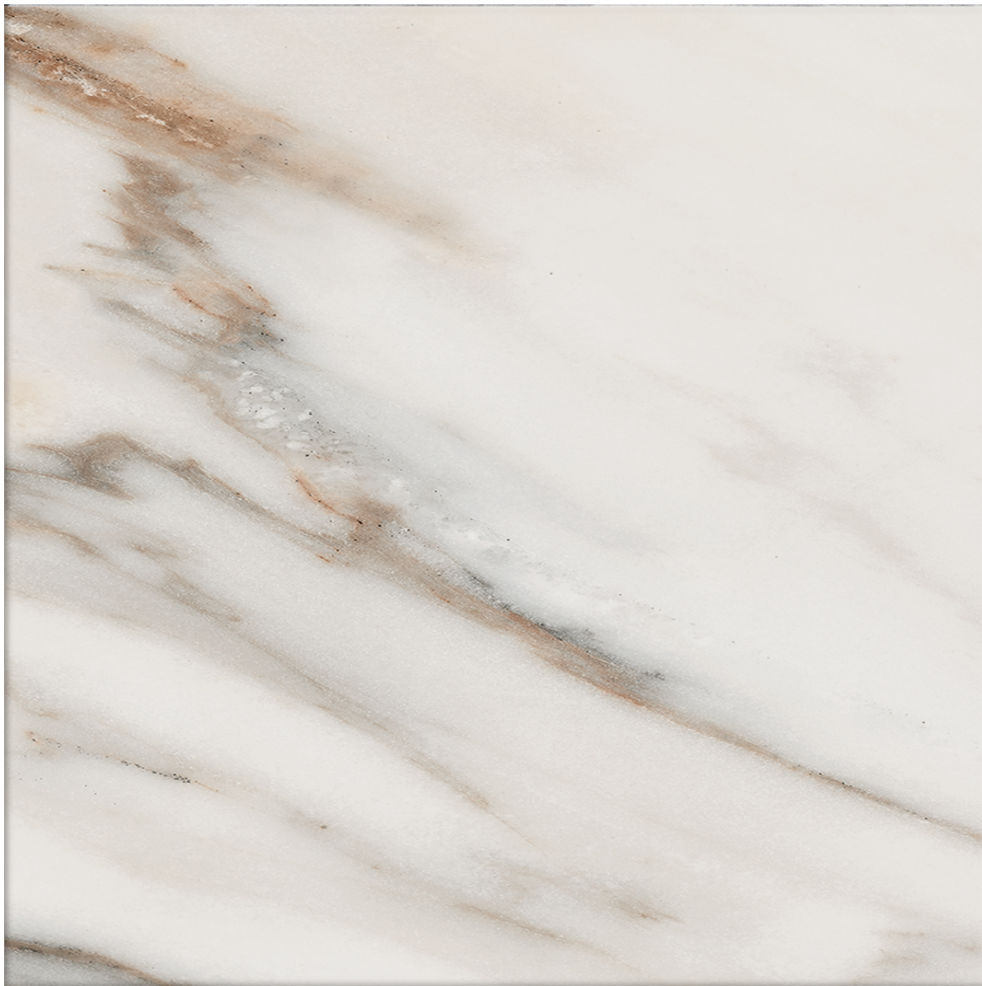

## **PRODUCT** **OBSESSION 10X10 CALACATTA**

---

10"x10" | Glazed Porcelain | Tile

**ROOM SCENES**

**TECHNICAL DATA**

CODE: QUOB-CA-3  
NAME: Obsession 10x10 Calacatta  
SERIES: Obsession  
SIZE: 10"x10"  
FINISH: Matt  
LOOK: Marble Look  
BREAKING STRENGTH:  $\geq 1300$  N  
CHEMICAL RESISTANCE: GA GLA GHA  
DCOF:  $> 0.42$   
FAMILY: Tile  
FROST RESISTANCE: Yes  
MOHS: 6  
PEI: 4  
R VALUE: R9  
SHADE VARIATION: V1  
STAIN RESISTANCE: 5  
STYLE: Classic  
SUITABLE FOR: Backsplash|Indoor|Shower  
TYPOLOGY: Glazed Porcelain  
THICKNESS: 9 mm  
TYPE OF PIECE: Field Tile  
USE: Floor and Wall  
NOTES: 22 graphic variations