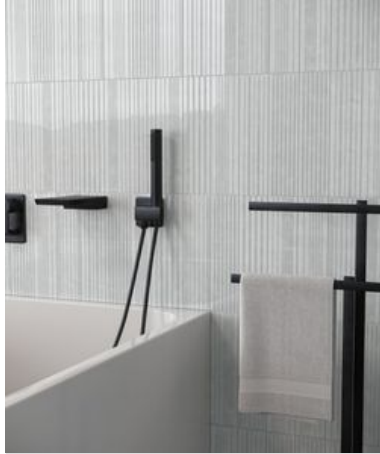

North Hills Flooring

PRODUCT

GEOMETRA 3X12 SILVER DIVIDE

3"x12" | Pressed Glazed Ceramic | Mosaic and Decorative Tile

ROOM SCENES

TECHNICAL DATA

CODE: AC4000-03090

NAME: Geometra 3x12 Silver Divide

SERIES: Geometra

SIZE: 3"x12"

FINISH: Gloss

LOOK: Glass

FAMILY: Mosaic and Decorative Tile

SHADE VARIATION: V2

SUITABLE FOR: Indoor

TYPOLOGY: Pressed Glazed Ceramic