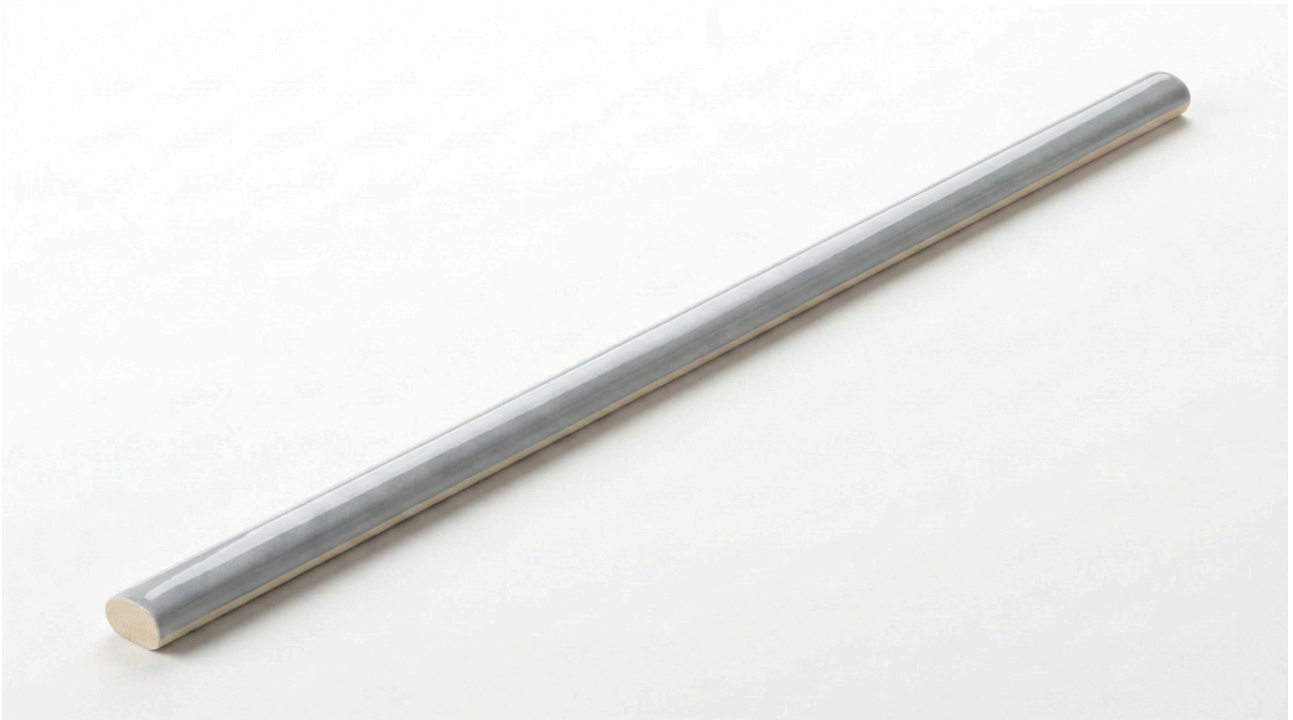

North Hills Flooring

PRODUCT

ARUBA STEEL GLOSS .39X9 TRIM

.39"x9" | Porcelain | Tile

TECHNICAL DATA

CODE: QUAU-ST-SBG
NAME: Aruba Steel Gloss .39x9 Trim
SERIES: Aruba
SIZE: .39"x9"
FINISH: Gloss
LOOK: Subway Tile
FAMILY: Tile
FROST RESISTANCE: Yes
PEI: 4
STYLE: Contemporary
SUITABLE FOR: Indoor| Outdoor| Pool| Backsplash| Shower
TYPOLOGY: Porcelain
TYPE OF PIECE: Trim
USE: Floor and Wall