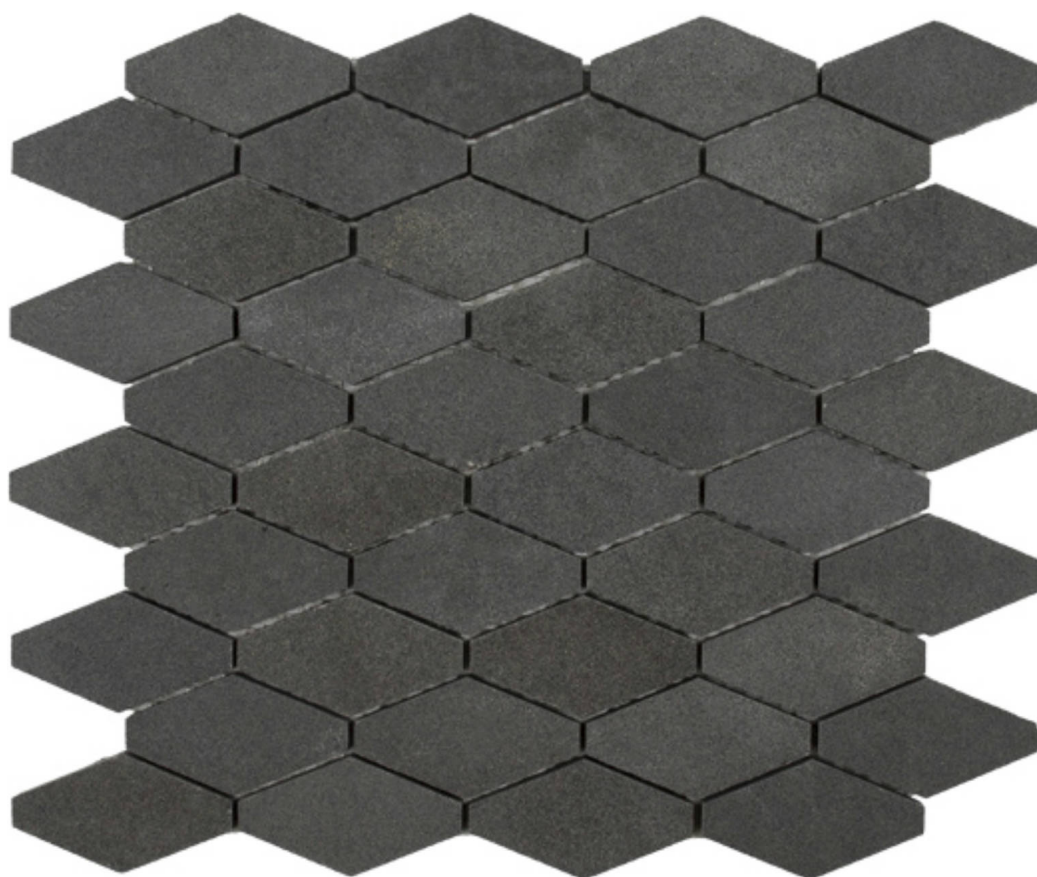

North Hills Flooring

PRODUCT
SOLITAIRE MOSAIC BASALT

3"x12" | | Mosaic and Decorative Tile

TECHNICAL DATA

CODE: RVHA068

NAME: Solitaire Mosaic Basalt

SERIES: Hamptons Collection

SIZE: 3"x12"

LOOK: Multi-Look Mosaics

FAMILY: Mosaic and Decorative Tile

STYLE: Contemporary

TYPE OF PIECE: Mosaic

USE: Floor and Wall

PACKING

Size	Product type	BOX			PALLET		
		pcs	sqft	lb	boxes	sqft	lb
3"x12"	Mosaic	10					