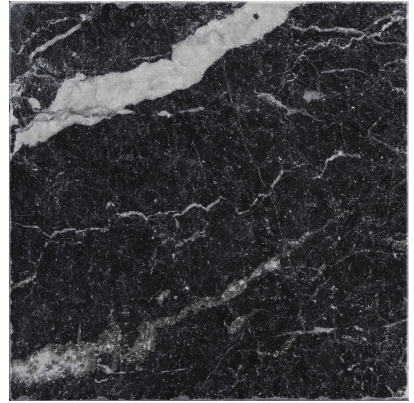

## **SERIES** **OBSESSION**

---

| Glazed Porcelain | Marble Look

Obsession is an ode to the elegance of marble, enhancing its natural beauty through four iconic types: Statuario, Calacatta, Carrara, and Nero. A distinctive feature of the collection is the delicate Matt finish, achieved through the application of fine granules that enrich the product, giving it a soft and silky texture.

PRODUCTS

**Obsession 10x10 Calacatta**  
10"x10" | Glazed Porcelain

**Obsession 10x10 Carrara**  
10"x10" | Glazed Porcelain

**Obsession 10x10 Nero**  
10"x10" | Glazed Porcelain

**Obsession 10x10 Statuario**  
10"x10" | Glazed Porcelain