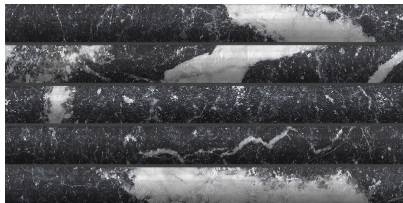

## **SERIES** **OBSESSION**

---

| Glazed Porcelain | Marble Look

Obsession is an ode to the elegance of marble, enhancing its natural beauty through four iconic types: Statuario, Calacatta, Carrara, and Nero. A distinctive feature of the collection is the delicate Matt finish, achieved through the application of fine granules that enrich the product, giving it a soft and silky texture.

PRODUCTS

**Obsession 10x10 Calacatta**  
10"x10" | Glazed Porcelain

**Obsession 10x10 Carrara**  
10"x10" | Glazed Porcelain

**Obsession 10x10 Nero**  
10"x10" | Glazed Porcelain

**Obsession 10x10 Statuario**  
10"x10" | Glazed Porcelain

**Obsession 5x10 Calacatta**  
5"x10" | Glazed Porcelain

**Obsession 5x10 Carrara**  
5"x10" | Glazed Porcelain

**Obsession 5x10 Nero**  
5"x10" | Glazed Porcelain

**Obsession 5x10 Statuario**  
5"x10" | Glazed Porcelain