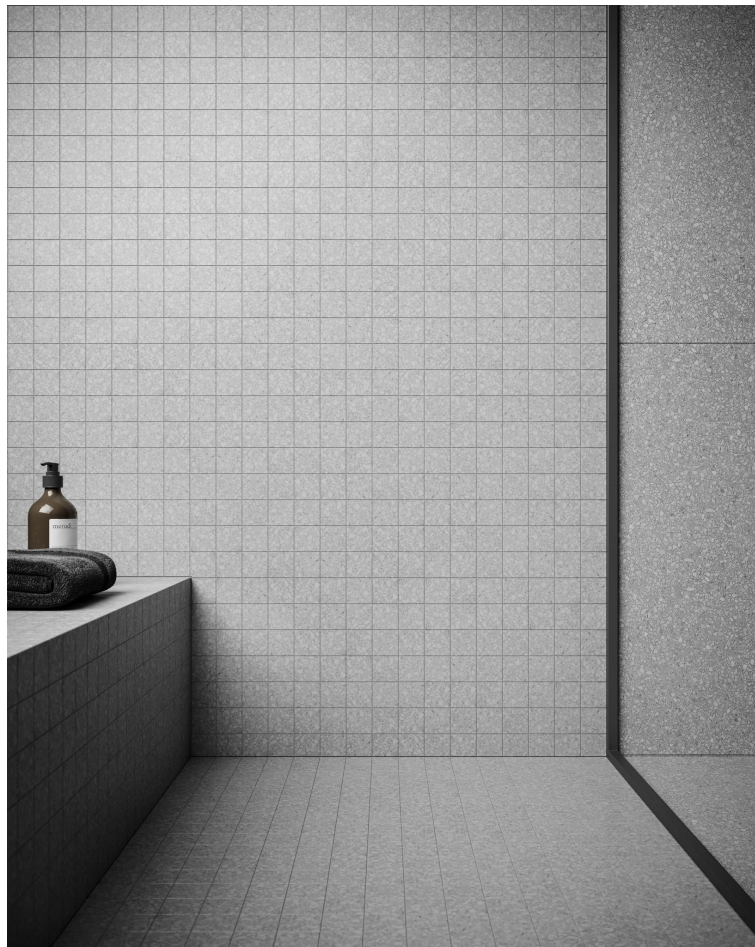

North Hills Flooring

SERIES STATION

| Color Body Porcelain | Terrazo

A tribute to the beautiful Venetian Terrazzo.

PRODUCTS

Station 32x32 Ash
32"x32" | Color Body Porcelain

Station 32x32 Shadow
32"x32" | Color Body Porcelain

Station 32x32 Ivory
32"x32" | Color Body Porcelain

Station 32x32 Pearl
32"x32" | Color Body Porcelain

Station 12x24 Ash
12"x24" | Color Body Porcelain

Station 12x24 Ivory
12"x24" | Color Body Porcelain

Station 12x24 Pearl
12"x24" | Color Body Porcelain

Station 12x24 Shadow
12"x24" | Color Body Porcelain

Station 10x24 Ash Half Hexagon
10"x24" | Color Body Porcelain

Station 10x24 Pearl Half Hexagon
10"x24" | Color Body Porcelain

Station 10x24 Shadow Half Hexagon
10"x24" | Color Body Porcelain

Station 10x24 Ivory Half Hexagon
10"x24" | Color Body Porcelain

Station 3x24 Pearl Bullnose
3"x24" | Color Body Porcelain

Station 3x24 Ivory Bullnose
3"x24" | Color Body Porcelain

Station 3x24 Ash Bullnose
3"x24" | Color Body Porcelain