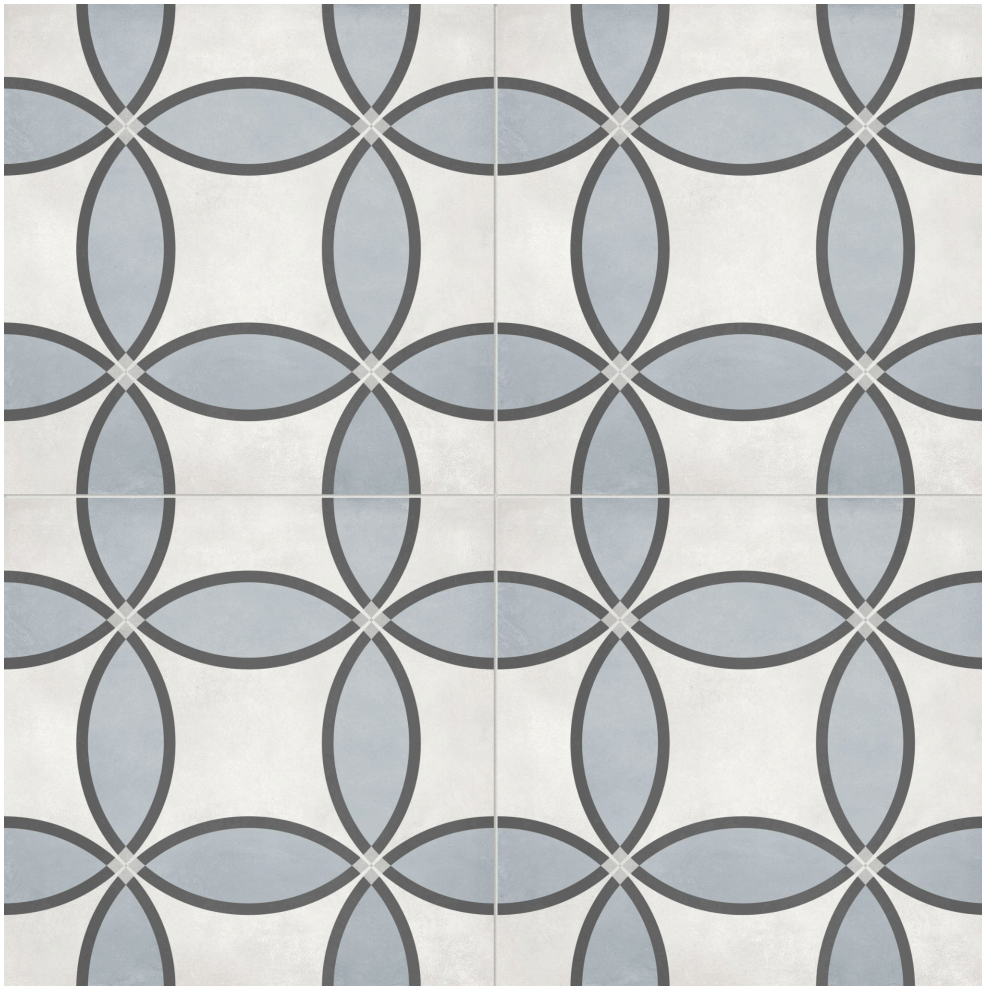

North Hills Flooring

PRODUCT
FORM 8X8 TIDE ZENITH

8"x8" | Pressed Glazed Porcelain | Tile

TECHNICAL DATA

CODE: AC4500-07690

NAME: Form 8x8 Tide Zenith

SERIES: Form AC

SIZE: 8"x8"

FINISH: Matte

LOOK: Patterned Tiles

BREAKING STRENGTH: $\geq 310 \geq 1300$

CHEMICAL RESISTANCE: CLASS A

DCOF: ≥ 0.55

FAMILY: Tile

FROST RESISTANCE: Yes

PEI: 4

SHADE VARIATION: V2/V3/V4

SUITABLE FOR: Indoor| Outdoor

TPOLOGY: Pressed Glazed Porcelain

THICKNESS: 9mm

TYPE OF PIECE: Field Tile

USE: Floor and Wall

NOTES: This product is special order and cannot be cancelled, returned, or refunded.