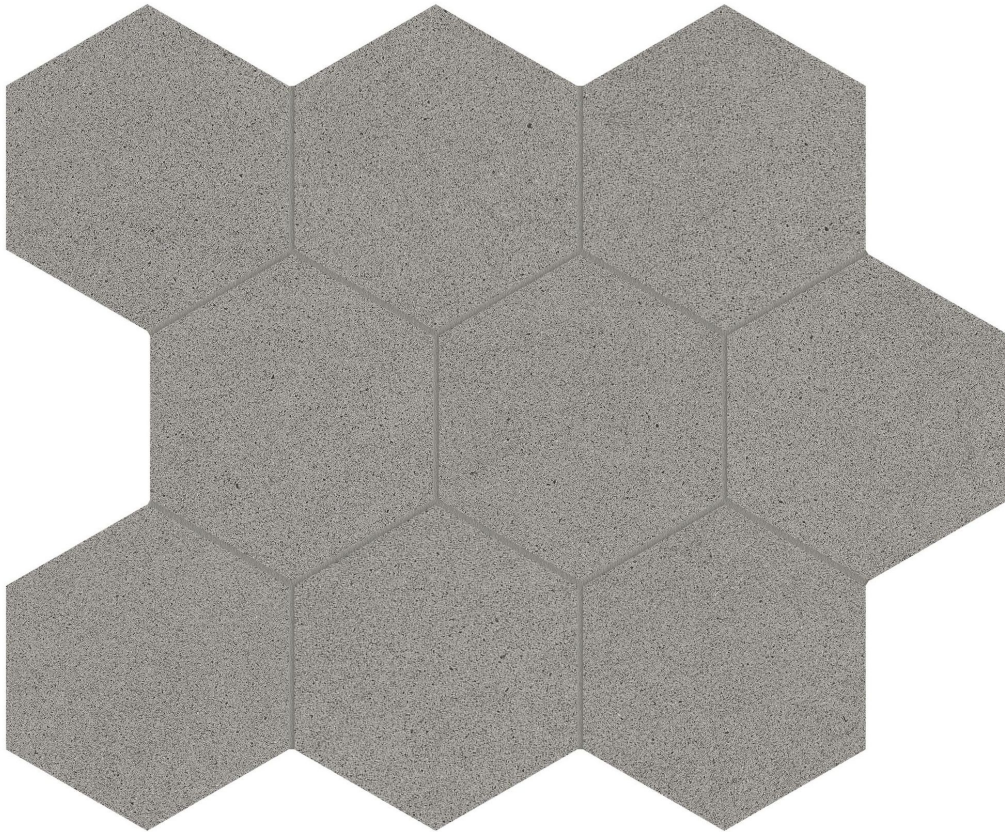

# *North Hills Flooring*

---

**PRODUCT**  
**SERENA 4\ " HEX DUSK**

---

10.5"x12" | Porcelain | Tile

**TECHNICAL DATA**

CODE: AC8510-00290

NAME: Serena 4" Hex Dusk

SERIES: Serena

SIZE: 10.5"x12"

FINISH: Organic Matte

LOOK: Stone Look

EDGE: Rectified

FAMILY: Tile

STYLE: Contemporary

SUITABLE FOR: Indoor| Outdoor

TPOLOGY: Porcelain

TYPE OF PIECE: Mosaic

USE: Floor and Wall

NOTES: This product is special order and cannot be cancelled, returned, or refunded.

**PACKING**

Size	Product type	BOX			PALLET		
		pcs	sqft	lb	boxes	sqft	lb
10.5"x12"	Mosaic	10	7.86		45		