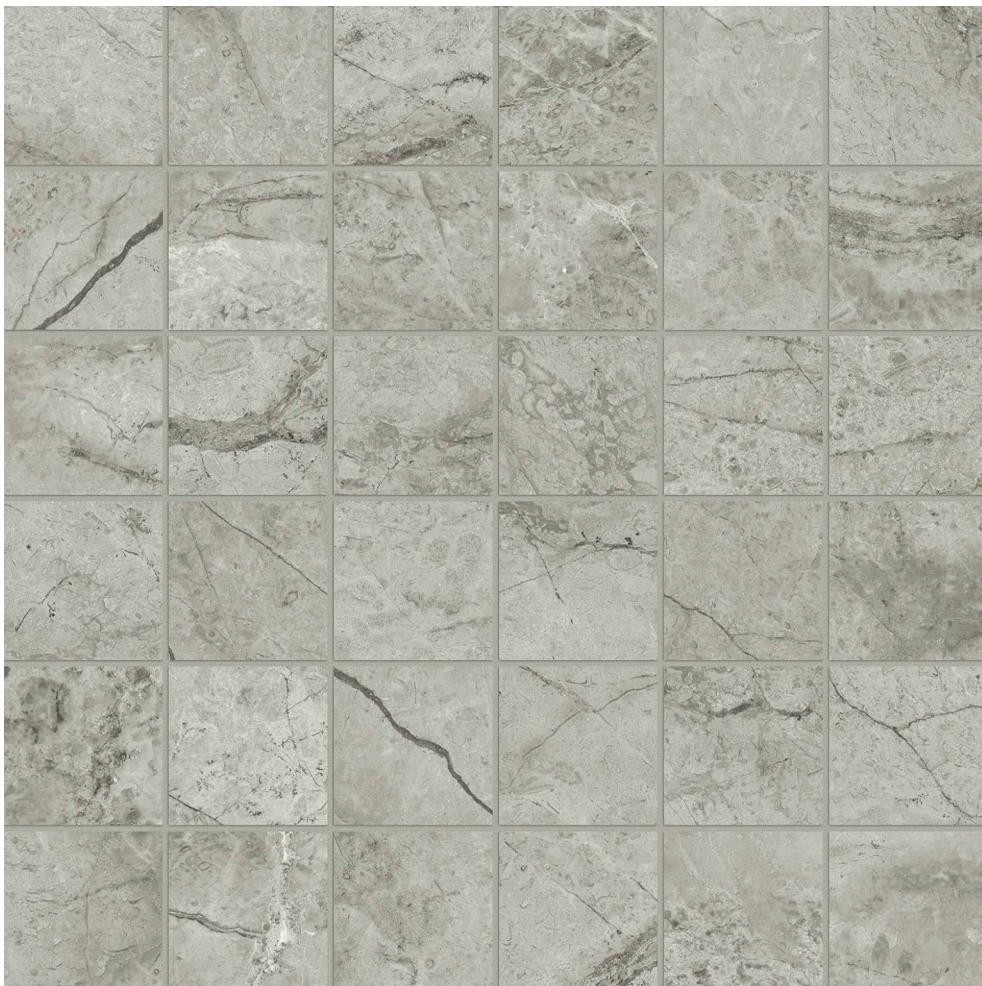

North Hills Flooring

PRODUCT

ROMA ARGENTO HONED 2X2 MOSAIC

12"x12" | Glazed Porcelain | Tile

TECHNICAL DATA

CODE: QULX-RO-M3H
NAME: Roma Argento Honed 2X2 Mosaic
SERIES: Luxury
SIZE: 12"x12"
FINISH: Matt
LOOK: Marble Look
EDGE: Rectified
FAMILY: Tile
MOSAIC TYPE: 2"x2"
RECTIFIED: Yes
STYLE: Contemporary
SUITABLE FOR: Backsplash,Indoor,Shower
TYPOLOGY: Glazed Porcelain
TYPE OF PIECE: Mosaic
USE: Floor and Wall