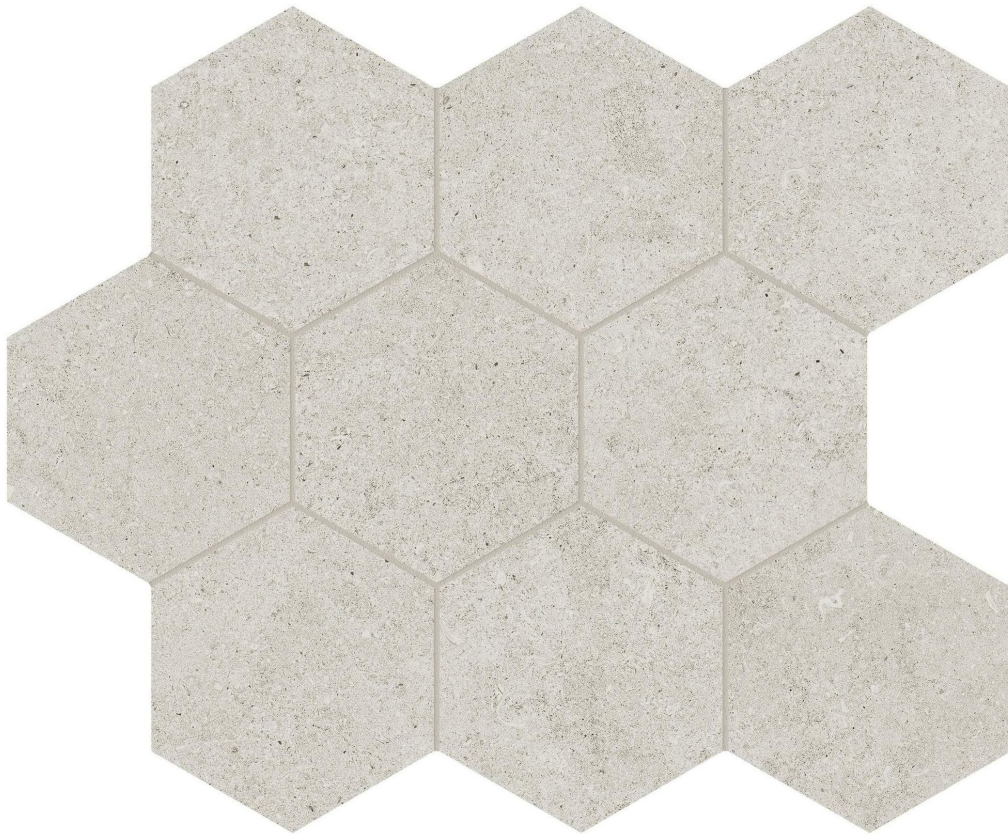

North Hills Flooring

PRODUCT

LITHOFORM 4\'' HEX CROSSCUT COAST

10.5"x12" | Porcelain | Tile

TECHNICAL DATA

CODE: AC8510-00320

NAME: Lithoform 4" Hex Crosscut Coast

SERIES: Lithoform

SIZE: 10.5"x12"

FINISH: Organic Matte

LOOK: Stone Look

EDGE: Rectified

FAMILY: Tile

STYLE: Contemporary

SUITABLE FOR: Indoor| Outdoor

TPOLOGY: Porcelain

TYPE OF PIECE: Mosaic

USE: Floor and Wall

NOTES: This product is special order and cannot be cancelled, returned, or refunded.

PACKING

Size	Product type	BOX			PALLET		
		pcs	sqft	lb	boxes	sqft	lb
10.5"x12"	Mosaic	10	7.86		45		