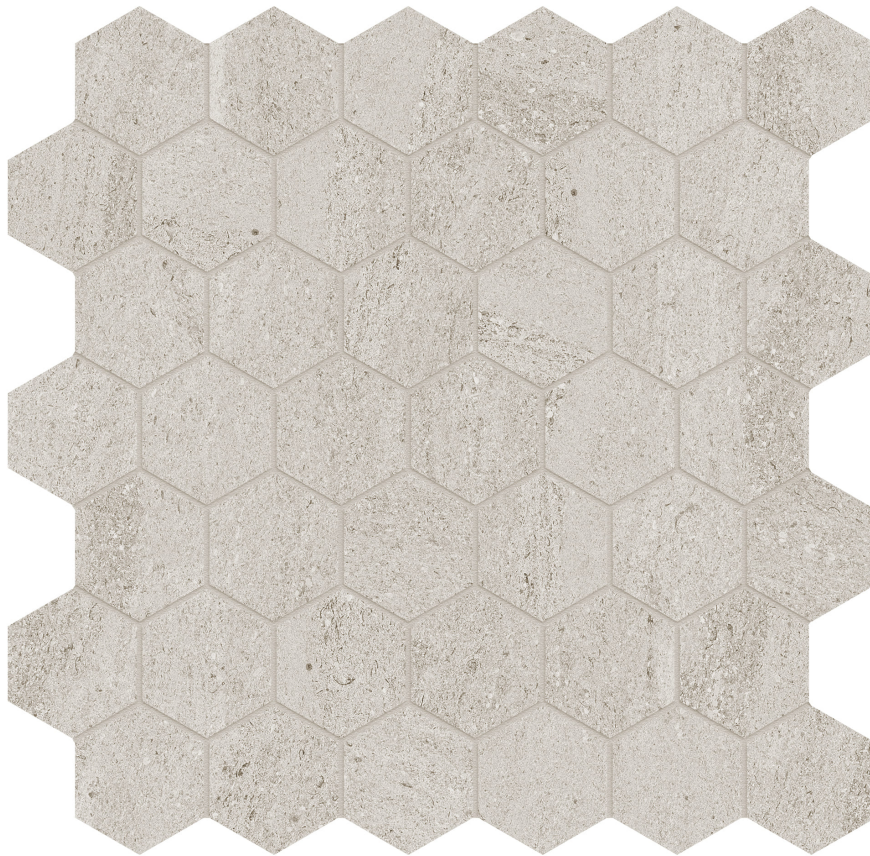

### **LITHOFORM 2\'' HEX VEINCUT COAST**

---

12"x12" | Porcelain | Tile

**TECHNICAL DATA**

CODE: AC8510-00360

NAME: Lithoform 2" Hex Veincut Coast

SERIES: Lithoform

SIZE: 12"x12"

FINISH: Organic Matte

LOOK: Stone Look

EDGE: Rectified

FAMILY: Tile

STYLE: Contemporary

SUITABLE FOR: Indoor| Outdoor

TPOLOGY: Porcelain

TYPE OF PIECE: Mosaic