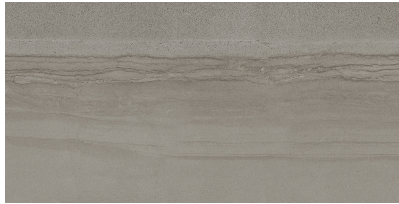

## **SERIES ARCADIA**

---

| Glazed Porcelain | Stone Look

A warm and welcoming atmosphere wrapped in natural earthy tones.

PRODUCTS

**Arcadia 12X24 Ferrara Polished**  
12"x24" | Glazed Porcelain

**Arcadia 12X24 Trentino Polished**  
12"x24" | Glazed Porcelain