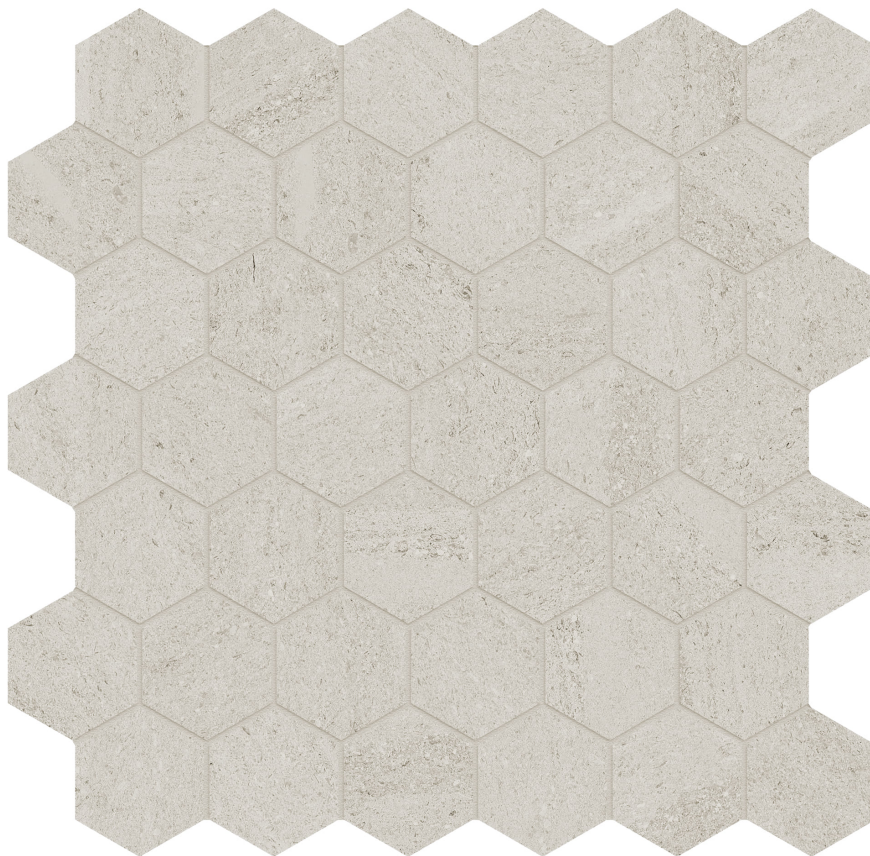

### **LITHOFORM 2\" HEX VEINCUT DUNES**

---

12"x12" | Porcelain | Tile

**TECHNICAL DATA**

CODE: AC8510-00350

NAME: Lithoform 2" Hex Veincut Dunes

SERIES: Lithoform

SIZE: 12"x12"

FINISH: Organic Matte

LOOK: Stone Look

EDGE: Rectified

FAMILY: Tile

STYLE: Contemporary

SUITABLE FOR: Indoor| Outdoor

TPOLOGY: Porcelain

TYPE OF PIECE: Mosaic