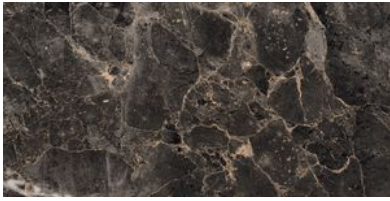

GRAPHIC VARIETY