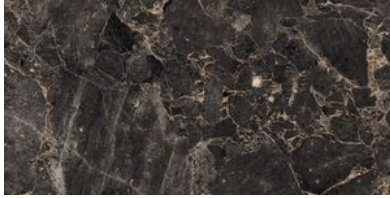

GRAPHIC VARIETY