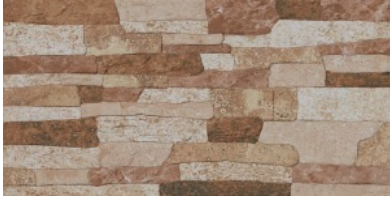

---

**PRODUCT**  
**ADOBE CUERO**

---

23x46 (9"x18") | Porcelain Tile

**GRAPHIC VARIETY**