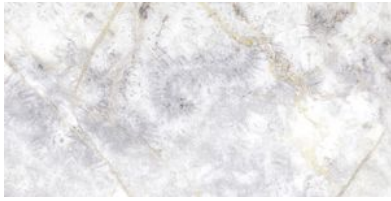

PRODUCT
MELANI GRIS

30x60 (12"x24") | Porous White Body Tile

GRAPHIC VARIETY

ROOM SCENES

TECHNICAL DATA

NAME: MELANI GRIS

NEW

CODE: R2LP0MIw

GROUPS: Innova

SERIES: MELANI

SIZE: 30x60 (12"x24")

THICKNESS: 8

CÓDIGO DE VENTA: A005

AVAILABILITY: Keros Bulgaria (Ruse)

TYPOLOGY: Porous White Body Tile

FINISH: Matt

SHADE VARIATION: V2

LOOK: Marble

USE: Wall Tile

JOINT: Minimum 3mm

LOCKED <20%: YES

PACKING

Size	Product type	BOX			PALLET			EUROPALLET		
		pcs	m ²	kg	boxes	m ²	kg	boxes	m ²	kg
30x60 (12"x24")	Bases	8	1.44	20.16	48	69.12	980	40	57.6	823