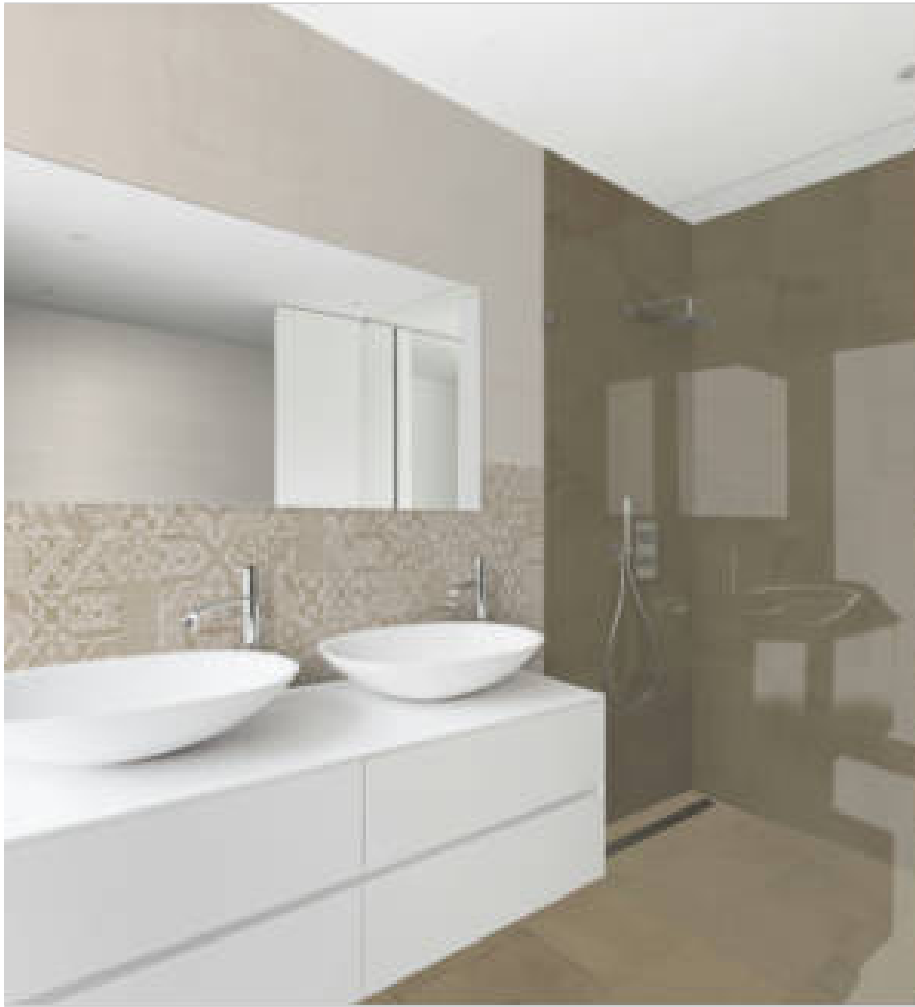

PRODUCT
DECORADO HIDRA BEIGE

20x50 (8"x20") | Porous Red Body Tile

GRAPHIC VARIETY

ROOM SCENES

TECHNICAL DATA

NAME: DECORADO HIDRA BEIGE
CODE: ES000000034439
GROUPS: Actual
SERIES: LAND
SIZE: 20x50 (8"x20")
CÓDIGO DE VENTA: M015
AVAILABILITY: Keros Cerámica (Onda-Castellón)
TYPOLOGY: Porous Red Body Tile
FINISH: Matt
SHADE VARIATION: V2
LOOK: Cement
USE: Wall Tile