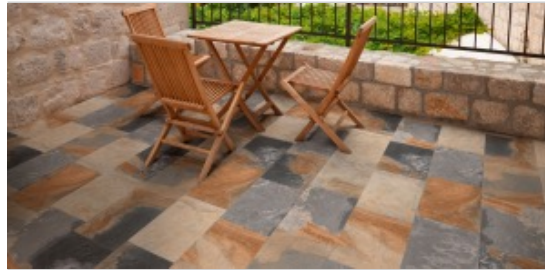

PRODUCT
BIERZO MIX - ANTISLIP

30x60 (12"x24") | Porcelain Tile

GRAPHIC VARIETY

ROOM SCENES

TECHNICAL DATA

NAME: BIERZO MIX - Antislip
CODE: ES000000045487
GROUPS: Actual
SERIES: BIERZO
SIZE: 30x60 (12"x24")
CÓDIGO DE VENTA: M187
AVAILABILITY: Keros Cerámica (Onda-Castellón)|Keros
Bulgaria (Ruse)
TYPOLOGY: Porcelain Tile
FINISH: Matt
SHADE VARIATION: V4
LOOK: Stone
USE: Floor & Wall