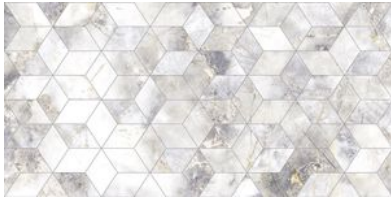

---

**PRODUCT**  
**MELANI GEO GRIS**

---

30x60 (12"x24") | Porous White Body Tile

**GRAPHIC VARIETY**

ROOM SCENES

## TECHNICAL DATA

NAME: MELANI GEO GRIS

**NEW**

CODE: DoMa9PUA

GROUPS: Innova

SERIES: MELANI

SIZE: 30x60 (12"x24")

THICKNESS: 8

CÓDIGO DE VENTA: A006

AVAILABILITY: Keros Bulgaria (Ruse)

TYPOLOGY: Porous White Body Tile

FINISH: Matt

SHADE VARIATION: V2

LOOK: Marble

USE: Wall Tile

JOINT: Minimum 3mm