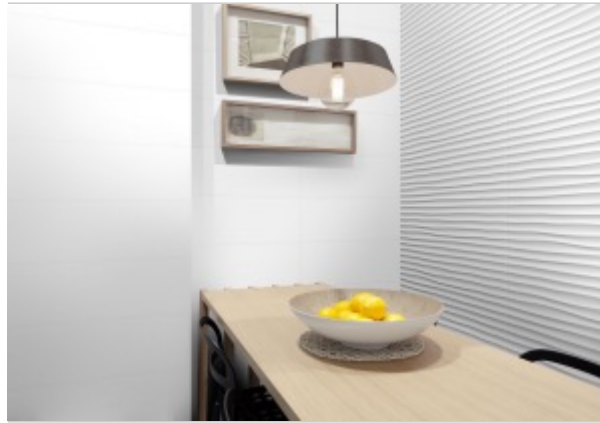

---

**PRODUCT**  
**DECORADO WHITE LISO DUNE**

---

25x75 (10"x30") | Porous White Body Tile

ROOM SCENES

## TECHNICAL DATA

NAME: DECORADO WHITE LISO DUNE  
CODE: BG000000008682  
GROUPS: Actual, Innova  
SERIES: WHITE  
SIZE: 25x75 (10"x30")  
CÓDIGO DE VENTA: A071  
AVAILABILITY: Keros Cerámica (Nules - Castellón)|Keros Bulgaria (Ruse)  
TYPOLOGY: Porous White Body Tile  
FINISH: Gloss  
LOOK: White  
USE: Wall Tile