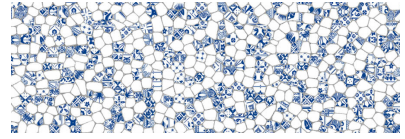

PRODUCT

WHITE GAUDI BRILLO

30x90 (12"x35") | Porous White Body Tile

GRAPHIC VARIETY

ROOM SCENES

TECHNICAL DATA

NAME: WHITE GAUDI BRILLO

CODE: BG0000000043778

GROUPS: Actual, Innova

SERIES: WHITE

SIZE: 30x90 (12"x35")

THICKNESS: 10.7

CÓDIGO DE VENTA: A099

AVAILABILITY: Keros Bulgaria (Ruse)

TYPOLOGY: Porous White Body Tile

FINISH: Gloss

LOOK: White

USE: Wall Tile

RECTIFIED: YES

RECOMMENDED JOINT: Minimum 3mm

LOCKED <20%: YES

RELIEF: YES

PACKING

Size	Product type	BOX			PALLET			EUROPALLET		
		pcs	m ²	kg	boxes	m ²	kg	boxes	m ²	kg
30x90 (12"x35")	Decor	5	1.35	24.8	54	72.9	1355	24	32.4	615