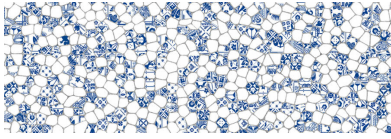

PRODUCT

WHITE GAUDI BRILLO

30x90 (12"x35") | Porous White Body Tile

GRAPHIC VARIETY

ROOM SCENES

TECHNICAL DATA

NAME: WHITE GAUDI BRILLO

CODE: BG0000000043778

GROUPS: Actual, Innova

SERIES: WHITE

SIZE: 30x90 (12"x35")

THICKNESS: 10.7

CÓDIGO DE VENTA: A099

AVAILABILITY: Keros Bulgaria (Ruse)

TYPOLOGY: Porous White Body Tile

FINISH: Gloss

LOOK: White

USE: Wall Tile

RECTIFIED: YES

RECOMMENDED JOINT: Minimum 3mm

LOCKED <20%: YES

RELIEF: YES

PACKING

Size	Product type	BOX			PALLET			EUROPALLET		
		pcs	m ²	kg	boxes	m ²	kg	boxes	m ²	kg
30x90 (12"x35")	Decor	5	1.35	24.8	54	72.9	1355	24	32.4	615