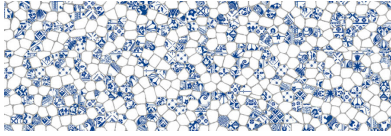

PRODUCT

WHITE GAUDI BRILLO

30x90 (12"x35") | Porous White Body Tile

GRAPHIC VARIETY

ROOM SCENES

TECHNICAL DATA

NAME: WHITE GAUDI BRILLO

CODE: BG0000000043778

GROUPS: Actual, Innova

SERIES: WHITE

SIZE: 30x90 (12"x35")

THICKNESS: 10.7

CÓDIGO DE VENTA: A099

AVAILABILITY: Keros Bulgaria (Ruse)

TYPOLOGY: Porous White Body Tile

FINISH: Gloss

LOOK: White

USE: Wall Tile

RECTIFIED: YES

RECOMMENDED JOINT: Minimum 3mm

LOCKED <20%: YES

RELIEF: YES

PACKING

Size	Product type	BOX			PALLET			EUROPALLET		
		pcs	m ²	kg	boxes	m ²	kg	boxes	m ²	kg
30x90 (12"x35")	Decor	5	1.35	24.8	54	72.9	1355	24	32.4	615