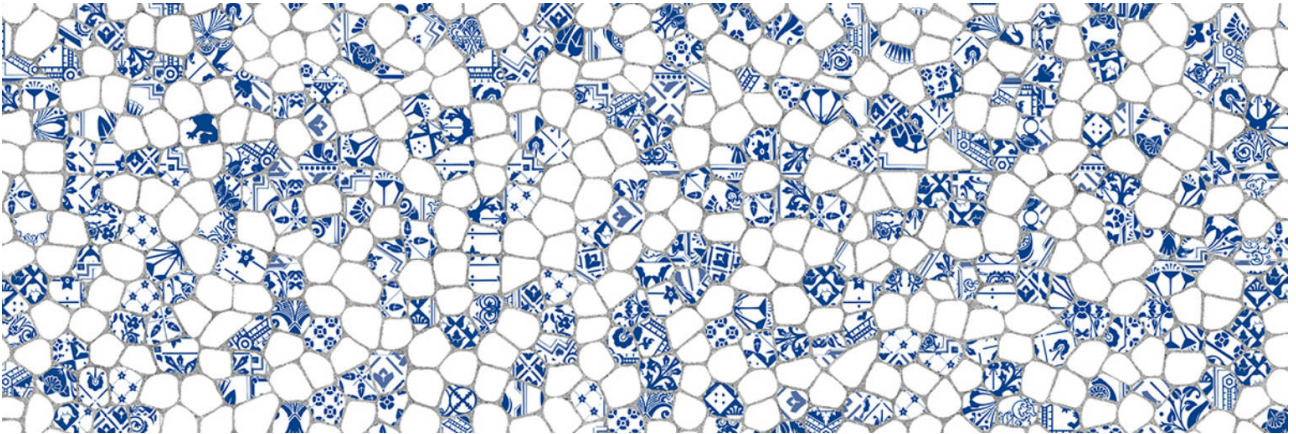

PRODUCT

WHITE GAUDI BRILLO

30x90 (12"x35") | Porous White Body Tile

GRAPHIC VARIETY

ROOM SCENES

TECHNICAL DATA

NAME: WHITE GAUDI BRILLO

CODE: BG0000000043778

GROUPS: Actual, Innova

SERIES: WHITE

SIZE: 30x90 (12"x35")

THICKNESS: 10.7

CÓDIGO DE VENTA: A099

AVAILABILITY: Keros Bulgaria (Ruse)

TYPOLOGY: Porous White Body Tile

FINISH: Gloss

LOOK: White

USE: Wall Tile

RECTIFIED: YES

RECOMMENDED JOINT: Minimum 3mm

LOCKED <20%: YES

RELIEF: YES

PACKING

Size	Product type	BOX			PALLET			EUROPALLET		
		pcs	m ²	kg	boxes	m ²	kg	boxes	m ²	kg
30x90 (12"x35")	Decor	5	1.35	24.8	54	72.9	1355	24	32.4	615