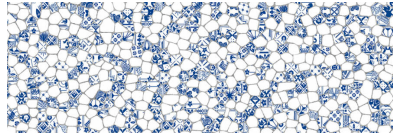

PRODUCT

WHITE GAUDI BRILLO

30x90 (12"x35") | Porous White Body Tile

GRAPHIC VARIETY

ROOM SCENES

TECHNICAL DATA

NAME: WHITE GAUDI BRILLO

CODE: BG0000000043778

GROUPS: Actual, Innova

SERIES: WHITE

SIZE: 30x90 (12"x35")

THICKNESS: 10.7

CÓDIGO DE VENTA: A099

AVAILABILITY: Keros Bulgaria (Ruse)

TYPOLOGY: Porous White Body Tile

FINISH: Gloss

LOOK: White

USE: Wall Tile

RECTIFIED: YES

RECOMMENDED JOINT: Minimum 3mm

LOCKED <20%: YES

RELIEF: YES

PACKING

Size	Product type	BOX			PALLET			EUROPALLET		
		pcs	m ²	kg	boxes	m ²	kg	boxes	m ²	kg
30x90 (12"x35")	Decor	5	1.35	24.8	54	72.9	1355	24	32.4	615